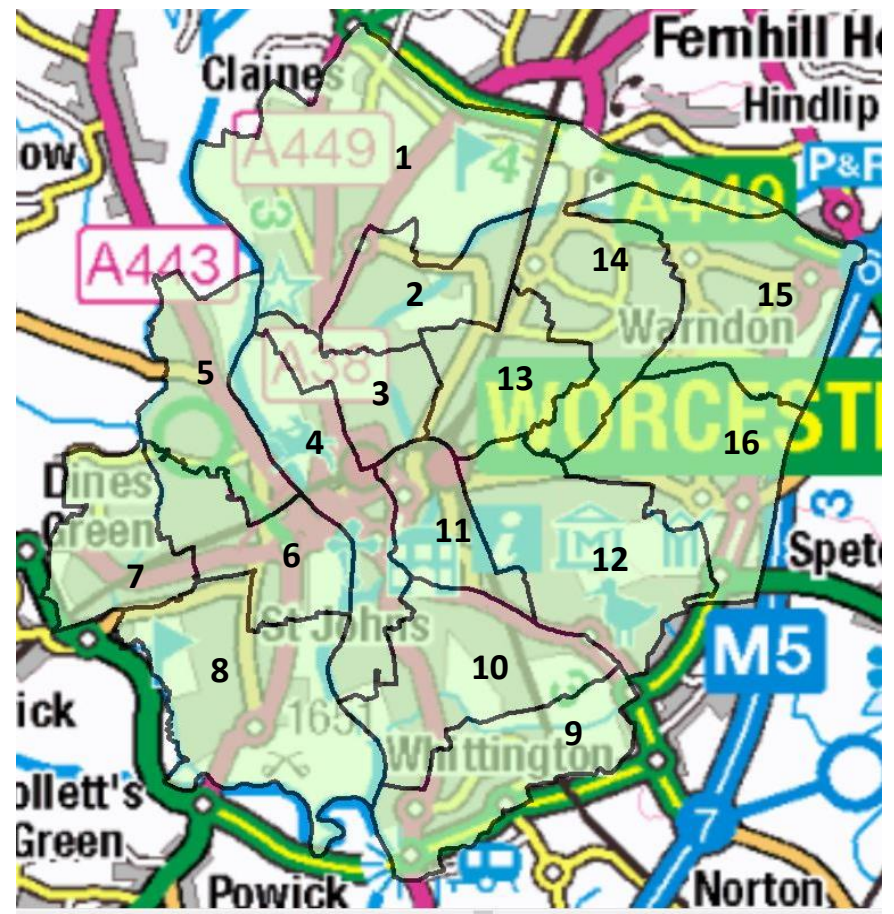

The district comprises sixteen wards which cover the built-up areas of Worcester City and its suburbs.

Worcester had a population of 102,319 mid-2023 (NOMIS,2024). In Summer 2024 there were 4,120 known 0- to 4-year-old children living in the Worcester district registered with a Worcestershire GP.

Insufficient
 Sufficient

Sufficiency within each ward

Sufficiency within the local community

Wards in order of ID number	1	Claines	2	St Stephen	3	Arboretum	4	Cathedral	5	St Clement	6	St John's
	7	Dines Green and Grove Farm	8	Lower Wick and Pitmaston	9	St Peter's Parish	10	Battenhall	11	Fort Royal	12	Nunnery
	13	Rainbow Hill	14	Warndon and Elbury Park	15	St Nicholas	16	Leopard Hill				

Worcester – Sufficiency of funded provision for 2-year-olds

Sufficiency within each ward

Sufficiency within the local community

Wards in order of ID number	1	Claines	2	St Stephen	3	Arboretum	4	Cathedral	5	St Clement	6	St John's
	7	Dines Green and Grove Farm	8	Lower Wick and Pitmaston	9	St Peter's Parish	10	Battenhall	11	Fort Royal	12	Nunnery
	13	Rainbow Hill	14	Warndon and Elbury Park	15	St Nicholas	16	Leopard Hill				

Worcester – Sufficiency of funded provision for 3- to 4-year-olds

Sufficiency within each ward

Sufficiency within the local community

Wards in order of ID number	1	Claines	2	St Stephen	3	Arboretum	4	Cathedral	5	St Clement	6	St John's
	7	Dines Green and Grove Farm	8	Lower Wick and Pitmaston	9	St Peter's Parish	10	Battenhall	11	Fort Royal	12	Nunnery
	13	Rainbow Hill	14	Warndon and Elbury Park	15	St Nicholas	16	Leopard Hill				