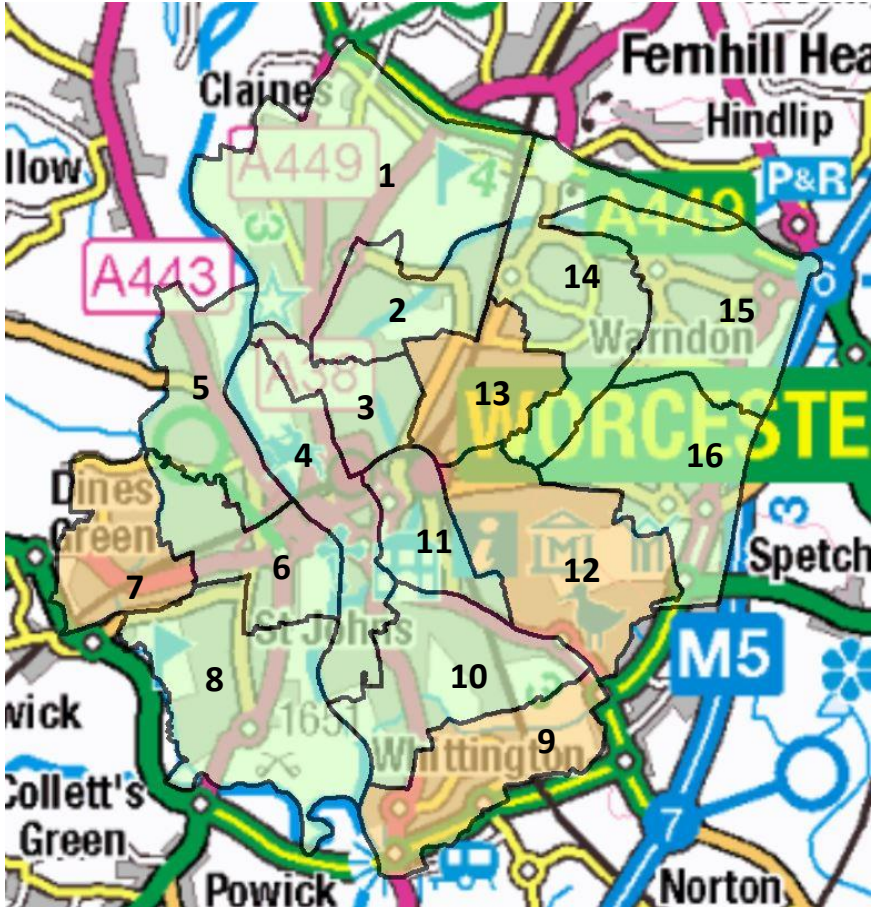

Worcester District

Worcester is the smallest district of Worcestershire located in the centre of the county.

The district is enveloped by Malvern Hills district to the west and Wychavon district to the east.

The district comprises sixteen wards which cover the built-up areas of Worcester City and its suburbs.

Worcester had a population of 102,319 mid-2023 (NOMIS,2024). In Summer 2024 there were 4,120 known 0- to 4-year-old children living in the Worcester district registered with a Worcestershire GP.

Insufficient
 Sufficient

Sufficiency within each ward

Sufficiency within the local community

Wards in order of ID number	1	Claines	2	St Stephen	3	Arboretum	4	Cathedral	5	St Clement	6	St John's
	7	Dines Green and Grove Farm	8	Lower Wick and Pitmaston	9	St Peter's Parish	10	Battenhall	11	Fort Royal	12	Nunnery
	13	Rainbow Hill	14	Warndon and Elbury Park	15	St Nicholas	16	Leopard Hill				

Worcester – Sufficiency of funded provision for 2-year-olds

Sufficiency within each ward

Sufficiency within the local community

Wards in order of ID number	1	Claines	2	St Stephen	3	Arboretum	4	Cathedral	5	St Clement	6	St John's
	7	Dines Green and Grove Farm	8	Lower Wick and Pitmaston	9	St Peter's Parish	10	Battenhall	11	Fort Royal	12	Nunnery
	13	Rainbow Hill	14	Warndon and Elbury Park	15	St Nicholas	16	Leopard Hill				