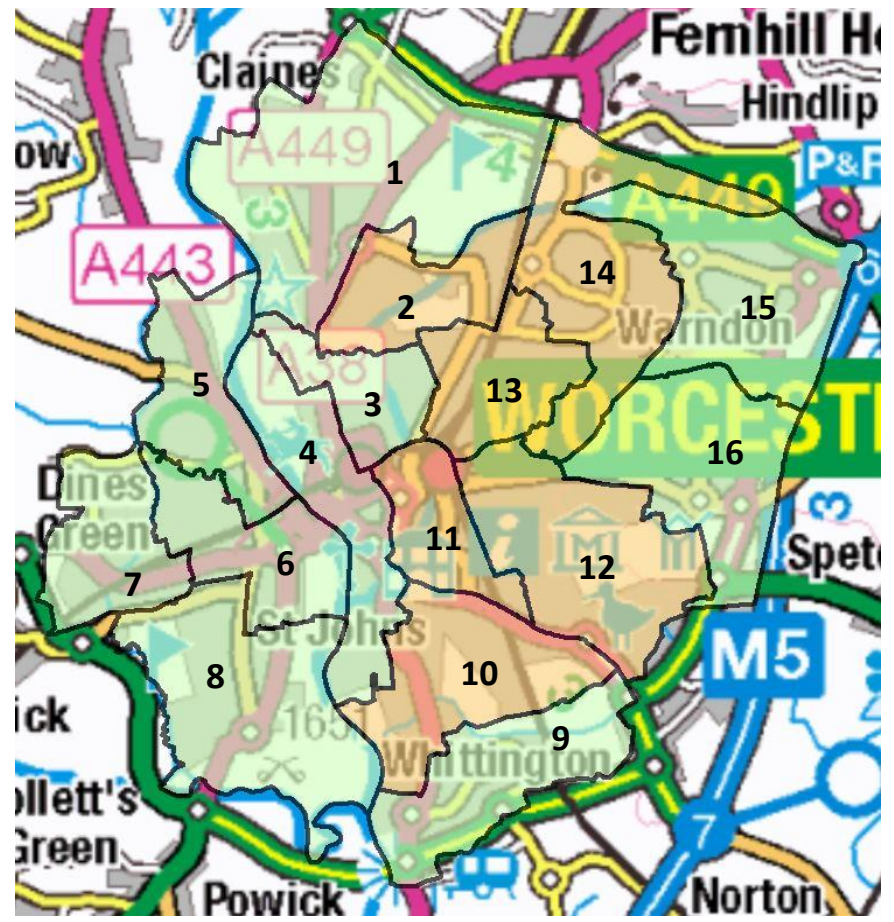

Worcester District

Worcester is the smallest district of Worcestershire located in the centre of the county.

The district is enveloped by Malvern Hills district to the west and Wychavon district to the east.

The district comprises sixteen wards which cover the built-up areas of Worcester City and its suburbs.

Worcester had a population of 102,319 mid-2023 (NOMIS,2024). In Summer 2024 there were 4,120 known 0- to 4-year-old children living in the Worcester district registered with a Worcestershire GP.

Within the district there are 68 Nursery Education Funded Early Years providers.

Number of providers by type:

Provider Type	Total
School Run	13
Childminder	32
Group-based	23
Total	68

Worcester – Sufficiency of funded provision for under 2-year-olds

Insufficient
 Sufficient

Sufficiency within each ward

Sufficiency within the local community

Wards in order of ID number	1	Claines	2	St Stephen	3	Arboretum	4	Cathedral	5	St Clement	6	St John's
	7	Dines Green and Grove Farm	8	Lower Wick and Pitmaston	9	St Peter's Parish	10	Battenhall	11	Fort Royal	12	Nunnery
	13	Rainbow Hill	14	Warndon and Elbury Park	15	St Nicholas	16	Leopard Hill				