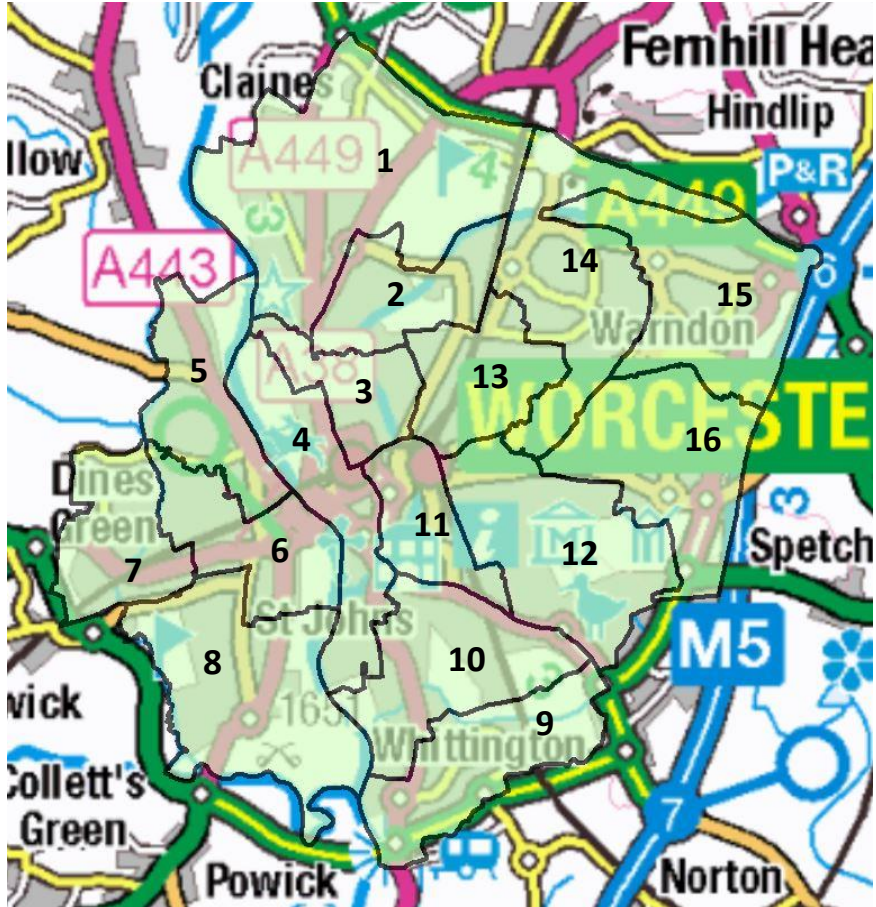

Worcester District

Worcester is the smallest district of Worcestershire located in the centre of the county.

The district is enveloped by Malvern Hills district to the west and Wychavon district to the east.

The district comprises sixteen wards which cover the built-up areas of Worcester City and its suburbs.

Worcester had a population of 102,319 mid-2023 (NOMIS,2024). In Summer 2024 there were 4,120 known 0- to 4-year-old children living in the Worcester district registered with a Worcestershire GP.

Insufficient
 Sufficient

Sufficiency within each ward

Sufficiency within the local community

Wards in order of ID number	1	Claines	2	St Stephen	3	Arboretum	4	Cathedral	5	St Clement	6	St John's
	7	Dines Green and Grove Farm	8	Lower Wick and Pitmaston	9	St Peter's Parish	10	Battenhall	11	Fort Royal	12	Nunnery
	13	Rainbow Hill	14	Warndon and Elbury Park	15	St Nicholas	16	Leopard Hill				

Worcester – Sufficiency of funded provision for 2-year-olds

Sufficiency within each ward

Sufficiency within the local community

Wards in order of ID number	1	Claines	2	St Stephen	3	Arboretum	4	Cathedral	5	St Clement	6	St John's
	7	Dines Green and Grove Farm	8	Lower Wick and Pitmaston	9	St Peter's Parish	10	Battenhall	11	Fort Royal	12	Nunnery
	13	Rainbow Hill	14	Warndon and Elbury Park	15	St Nicholas	16	Leopard Hill				