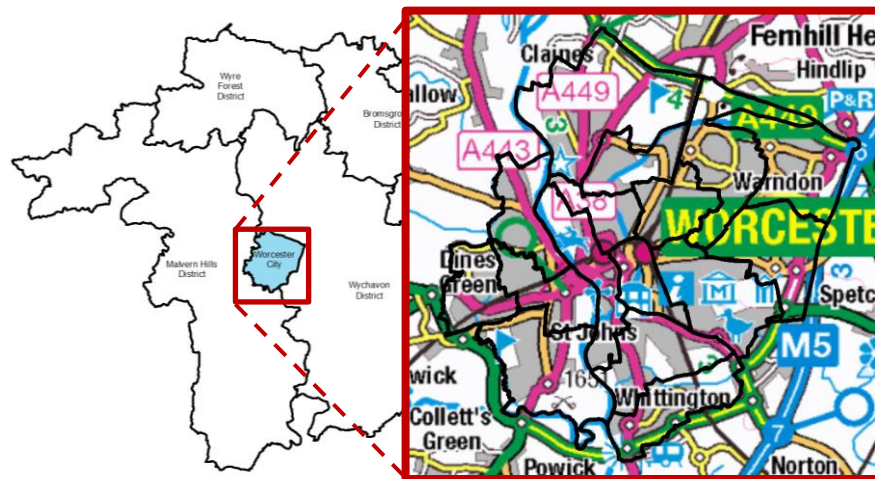

Worcester District

Worcester is the smallest district of Worcestershire located in the centre of the county.

The district is enveloped by Malvern Hills district to the west and Wychavon district to the east.

The district comprises sixteen wards which cover the built-up areas of Worcester City and its suburbs.

Worcester had a population of 102,319 mid-2023 (NOMIS,2024). In Summer 2024 there were 4,120 known 0- to 4-year-old children living in the Worcester district registered with a Worcestershire GP.

Known Children data Summer 2024

Under 2s	2-year-olds	3- to 4-year-olds
1,452	1,000	1,668

In 2022, 21.4% of children in Worcester were living in relative low-income families (Worcestershire JSNA Summary, 2023). In the 2024 Summer Term, of the 1,000 2-year-olds living in the district, 19% are eligible for funded places for 2-year-old entitlement for disadvantaged children in Worcester.

Within the district there are 68 Nursery Education Funded Early Years providers.

Number of providers by type:

Provider Type	Total
School Run	13
Childminder	32
Group-based	23
Total	68