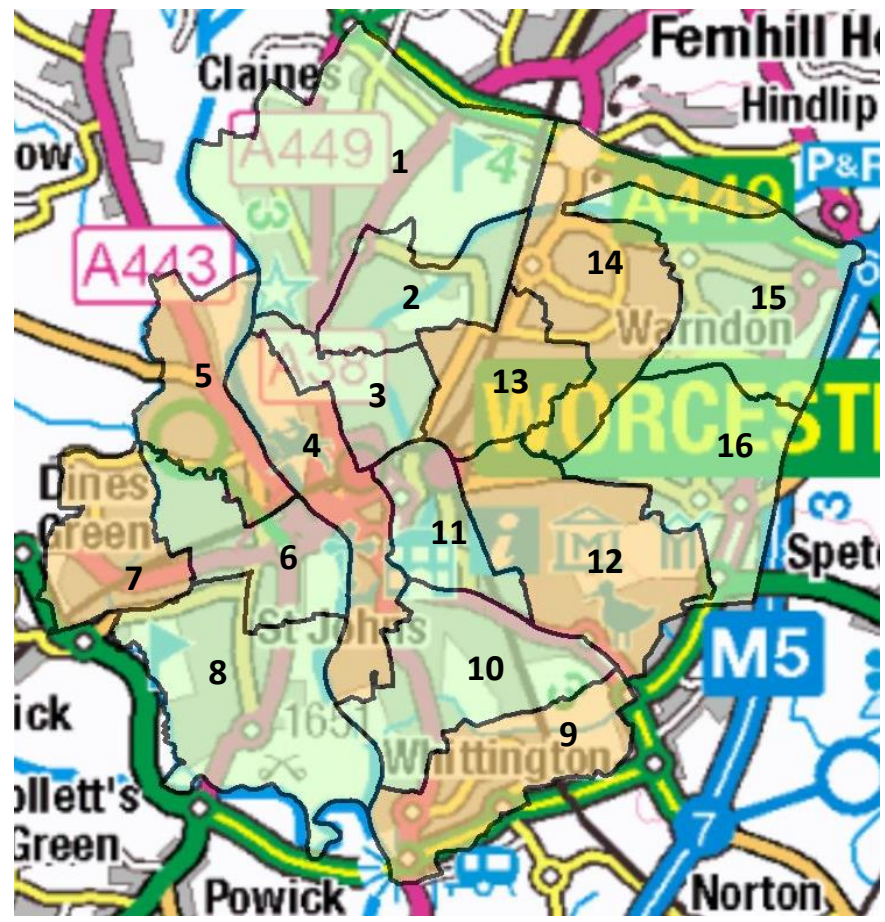

The district comprises sixteen wards which cover the built-up areas of Worcester City and its suburbs.

Worcester had a population of 102,319 mid-2023 (NOMIS,2024). In Summer 2024 there were 4,120 known 0- to 4-year-old children living in the Worcester district registered with a Worcestershire GP.

Within the district there are 68 Nursery Education Funded Early Years providers.

Number of providers by type:

Provider Type	Total
School Run	13
Childminder	32
Group-based	23
Total	68

Worcester – Sufficiency of funded provision for under 2-year-olds

Insufficient
 Sufficient

Sufficiency within each ward

Sufficiency within the local community

Wards in order of ID number	1	Claines	2	St Stephen	3	Arboretum	4	Cathedral	5	St Clement	6	St John's
	7	Dines Green and Grove Farm	8	Lower Wick and Pitmaston	9	St Peter's Parish	10	Battenhall	11	Fort Royal	12	Nunnery
	13	Rainbow Hill	14	Warndon and Elbury Park	15	St Nicholas	16	Leopard Hill				