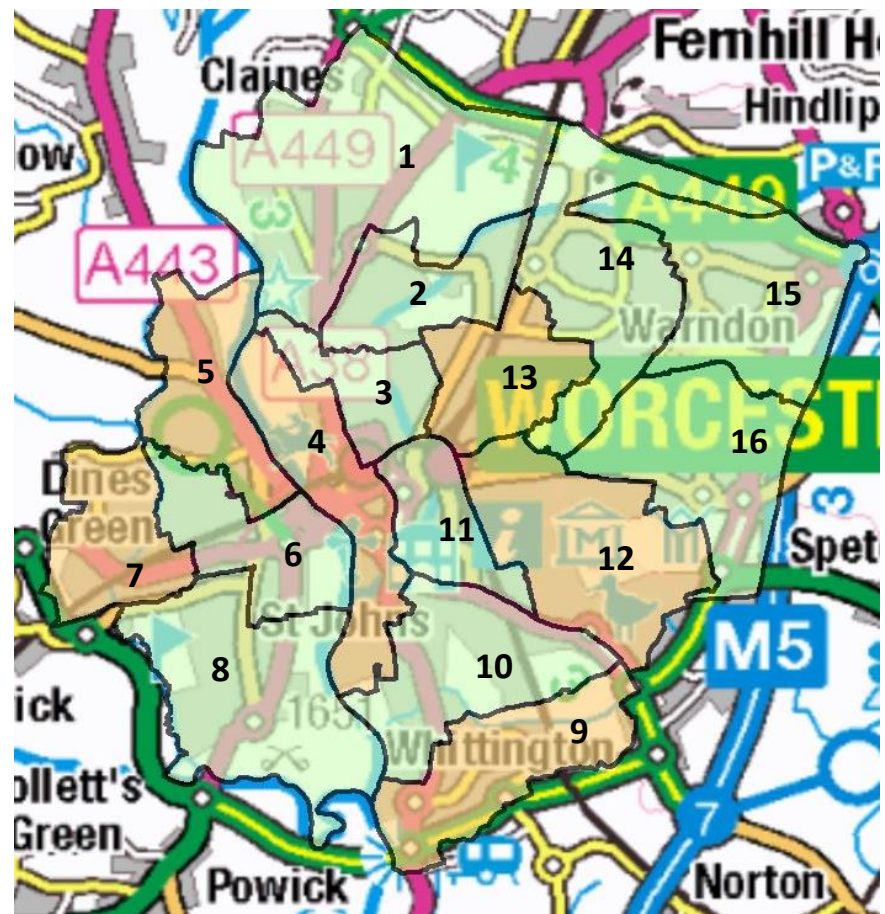

The district comprises sixteen wards which cover the built-up areas of Worcester City and its suburbs.

Worcester had a population of 102,319 mid-2023 (NOMIS,2024). In Summer 2024 there were 4,120 known 0- to 4-year-old children living in the Worcester district registered with a Worcestershire GP.

Insufficient
 Sufficient

Sufficiency within each ward

Sufficiency within the local community

Wards in order of ID number	1	Claines	2	St Stephen	3	Arboretum	4	Cathedral	5	St Clement	6	St John's
	7	Dines Green and Grove Farm	8	Lower Wick and Pitmaston	9	St Peter's Parish	10	Battenhall	11	Fort Royal	12	Nunnery
	13	Rainbow Hill	14	Warndon and Elbury Park	15	St Nicholas	16	Leopard Hill				

Worcester – Sufficiency of funded provision for 2-year-olds

Sufficiency within each ward

Sufficiency within the local community

Wards in order of ID number	1	Claines	2	St Stephen	3	Arboretum	4	Cathedral	5	St Clement	6	St John's
	7	Dines Green and Grove Farm	8	Lower Wick and Pitmaston	9	St Peter's Parish	10	Battenhall	11	Fort Royal	12	Nunnery
	13	Rainbow Hill	14	Warndon and Elbury Park	15	St Nicholas	16	Leopard Hill				

Worcester – Sufficiency of funded provision for 3- to 4-year-olds

Sufficiency within each ward

Sufficiency within the local community

Wards in order of ID number	1	Claines	2	St Stephen	3	Arboretum	4	Cathedral	5	St Clement	6	St John's
	7	Dines Green and Grove Farm	8	Lower Wick and Pitmaston	9	St Peter's Parish	10	Battenhall	11	Fort Royal	12	Nunnery
	13	Rainbow Hill	14	Warndon and Elbury Park	15	St Nicholas	16	Leopard Hill				