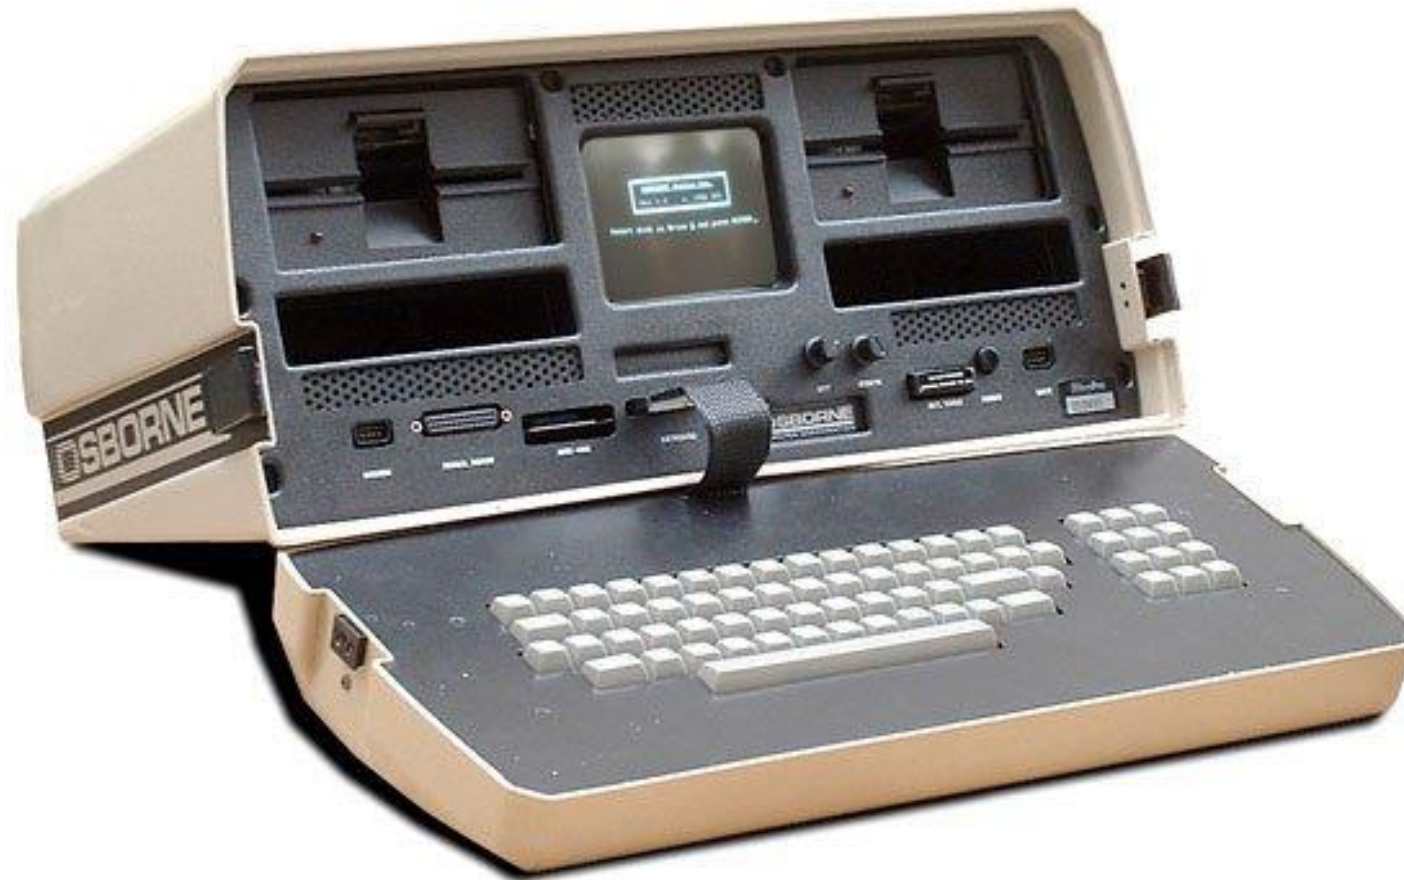

What is it?

UN1E201

PASSPORT TO DIGITAL

What is it?

UN1E201

PASSPORT TO DIGITAL

What is it?

What is it?

UN1E201

PASSPORT TO DIGITAL

What is it?

UN1E201

PASSPORT TO DIGITAL

What is it?

UN1E201

PASSPORT TO DIGITAL

What is it?

What is it?

What is it?

UN1E201

PASSPORT TO DIGITAL

What is it?

Answers

Gramophone

Camera

Cassette tape

Computer

Laptop

Portable CD player

Floppy disk

Video camera

Mobile phone