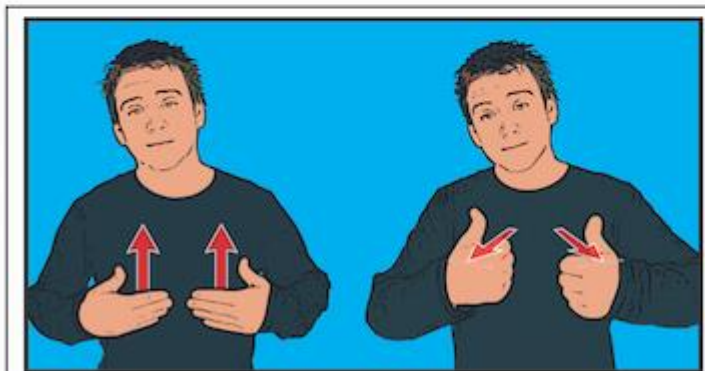

# British Sign Language

HELLO

GOOD

MORNING

AFTERNOON

NIGHT

HOW ARE YOU?

THANKS/PLEASE