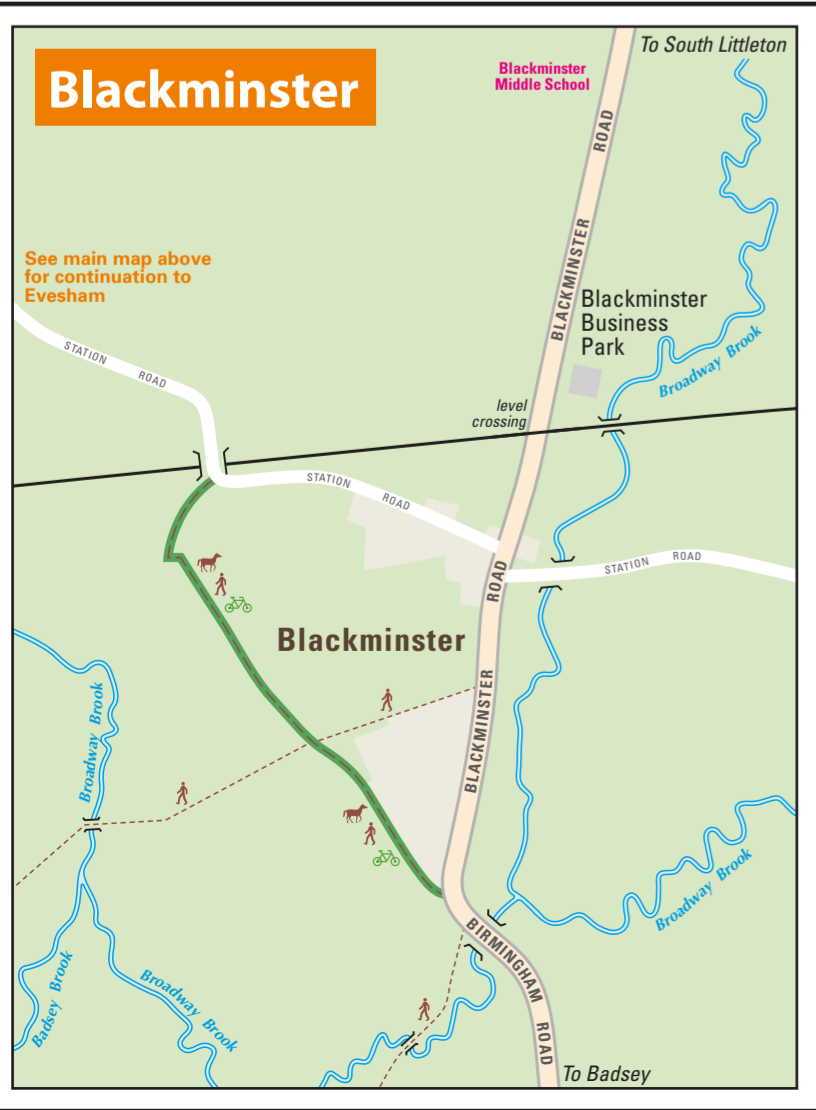

Evesham Walking and Cycling Guide

© Crown copyright and database rights
2016 Ordnance Survey 100024230

Key

	Bridleway		NCN Route on road
	Footpaths		NCN Route off road
	Pedestrian crossing		National route
	School crossing patrol		Traffic Free Cycle Routes
	One-way street		Routes recommended by cyclists
	Walkway		Cycle parking
			Covered cycle parking
	College		Place of Worship
	High School		Tourist Information Centre
	Middle School		Health Care Centre
	First School		Hotel
	Nursery/Special School		Public House
	Railway line and station		Post Office
	Public open space/parks		Museum/Art Gallery
	Major employment areas		Sports facilities
	Major retail areas		Supermarket
			Toilets