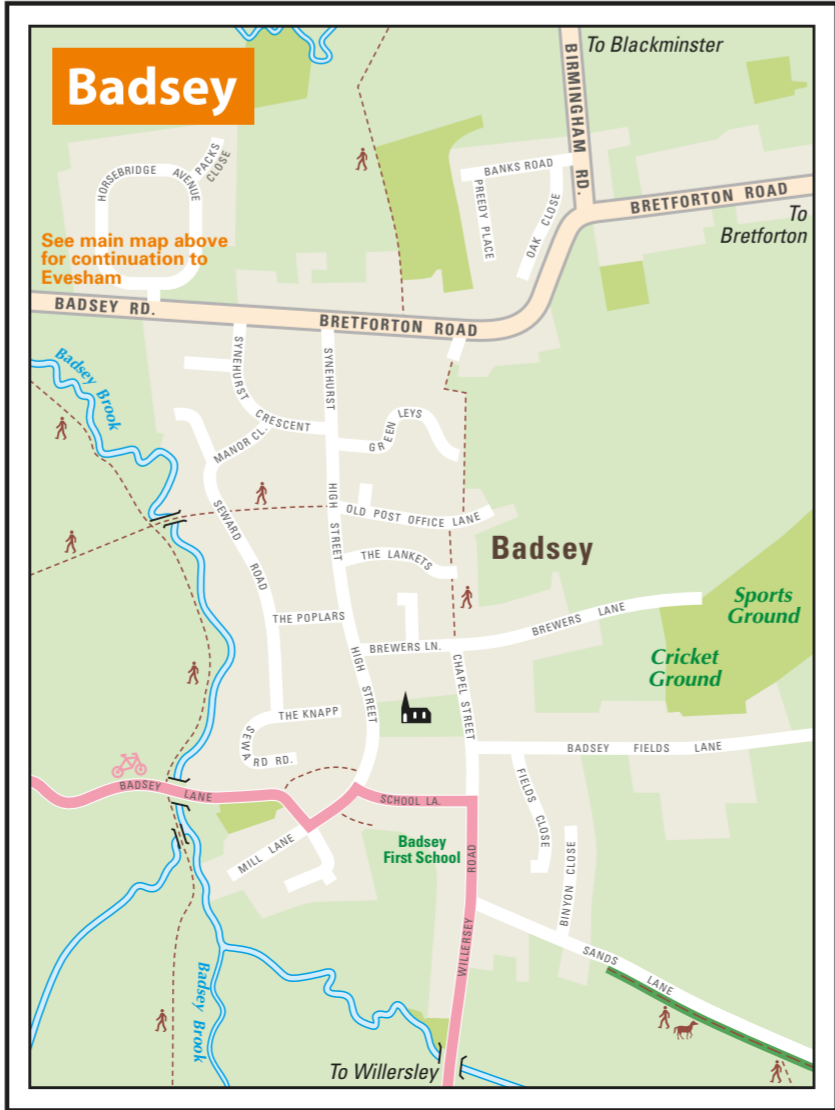

Evesham Walking and Cycling Guide

© Crown copyright and database rights
2016 Ordnance Survey 100024230

Key

	Bridleway		NCN Route on road
	Footpaths		NCN Route off road
	Pedestrian crossing		National route
	School crossing patrol		Traffic Free Cycle Routes
	One-way street		Routes recommended by cyclists
	Walkway		Cycle parking
			Covered cycle parking
	College		Place of Worship
	High School		Tourist Information Centre
	Middle School		Health Care Centre
	First School		Hotel
	Nursery/Special School		Public House
	Railway line and station		Post Office
	Public open space/parks		Museum/Art Gallery
	Major employment areas		Sports facilities
	Major retail areas		Supermarket
			Toilets