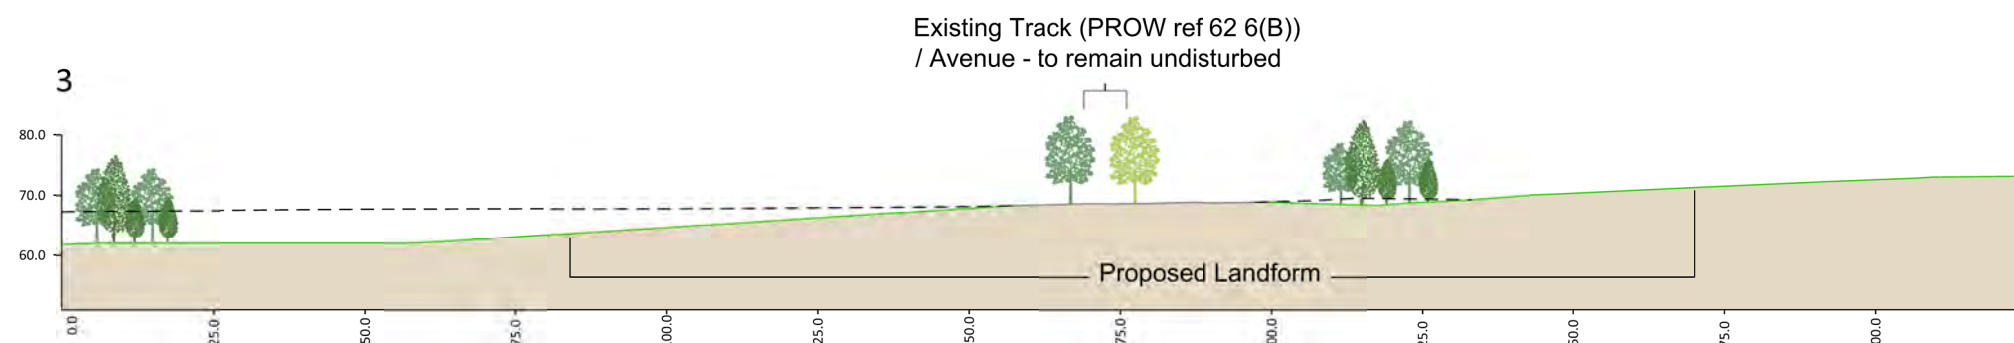

LEGEND

-  Existing Ground Levels
-  Proposed Restoration Landform
-  Proposed Restoration Parkland & Avenue Tree Planting

SECTION 1

SECTION 2

SECTION 3

PROJECT:  
Lea Castle Farm

TITLE:  
Restoration Sections - The Avenue

REF NO:  
KD.LCF.036

DATE: September 2020      SCALE: 1:1,250 @ A3

STATUS:  
FINAL