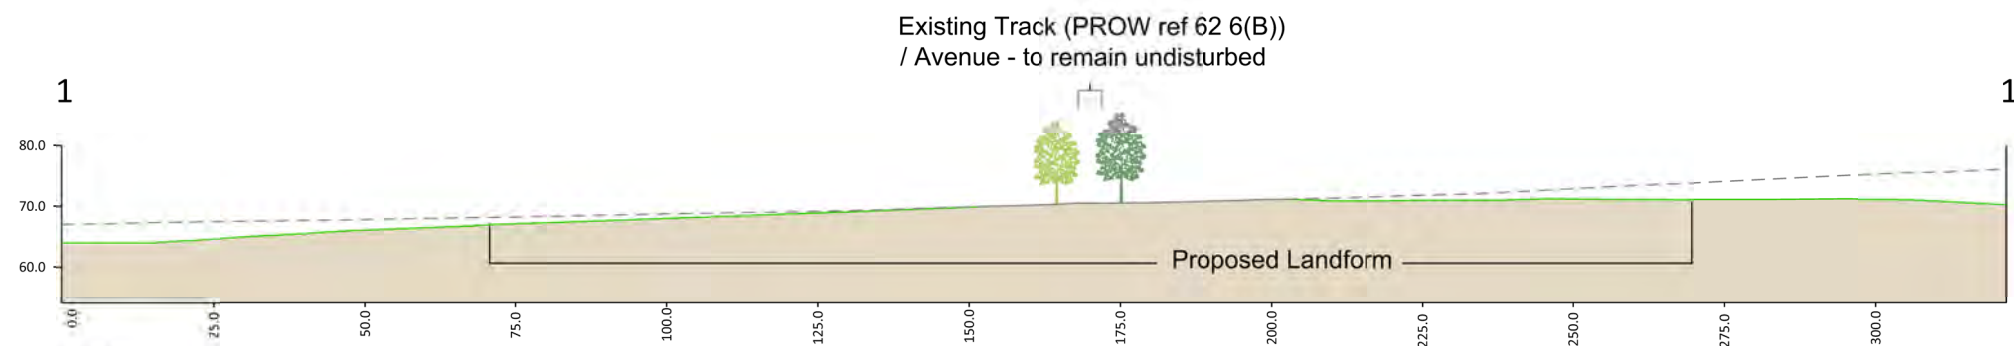

LEGEND

-  Existing Ground Levels
-  Proposed Restoration Landform
-  Proposed Restoration Parkland & Avenue Tree Planting

SECTION 1

SECTION 2

SECTION 3

PROJECT:  
Lea Castle Farm

TITLE:  
Restoration Sections - The Avenue

REF NO:  
KD.LCF.036

DATE: September 2020      SCALE: 1:1,250 @ A3

STATUS:  
FINAL