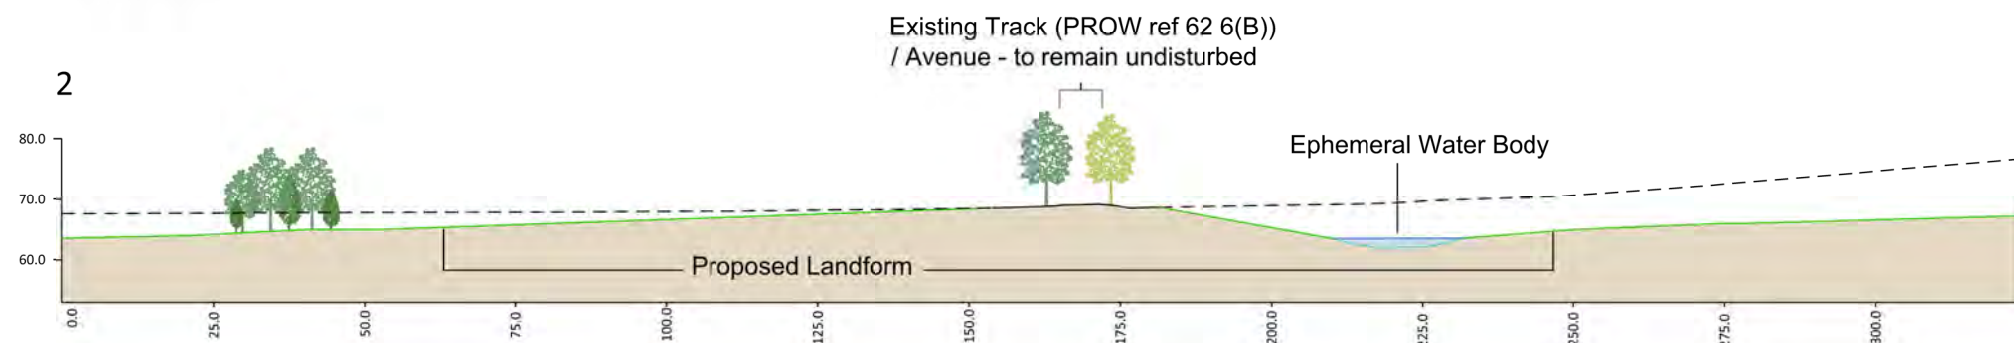

LEGEND

-  Existing Ground Levels
-  Proposed Restoration Landform
-  Proposed Restoration Parkland & Avenue Tree Planting

SECTION 1

SECTION 2

SECTION 3

PROJECT:  
Lea Castle Farm

TITLE:  
Restoration Sections - The Avenue

REF NO:  
KD.LCF.036

DATE: September 2020      SCALE: 1:1,250 @ A3

STATUS:  
FINAL