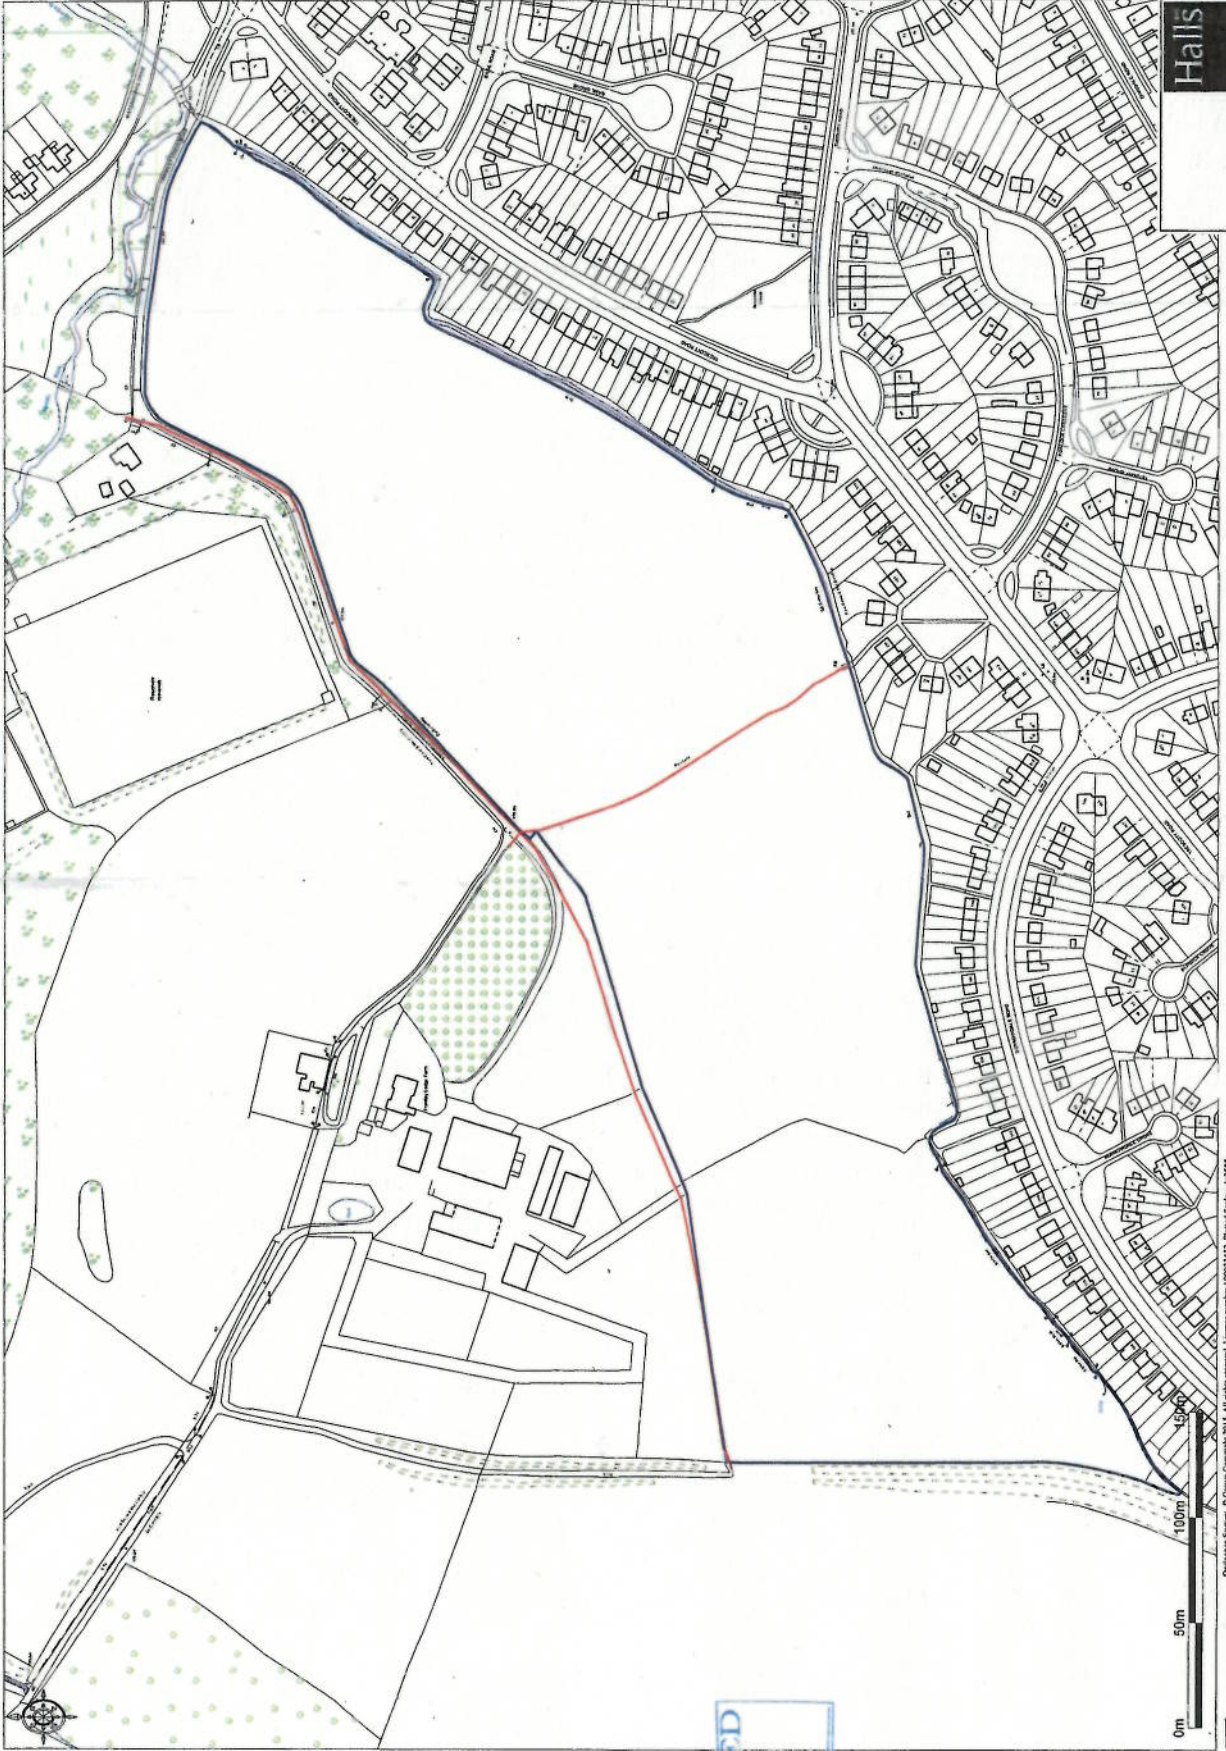

LAND AT FRANKLEY LODGE FARM, FRANKLEY LODGE ROAD, NORTHFIELD, BIRMINGHAM, B31 5PZ

Halls

— Public Footpath

— Subject Land

GRID REFERENCE: SP007796

SCALE:

RECEIVED
9 FEB 2016
BY: