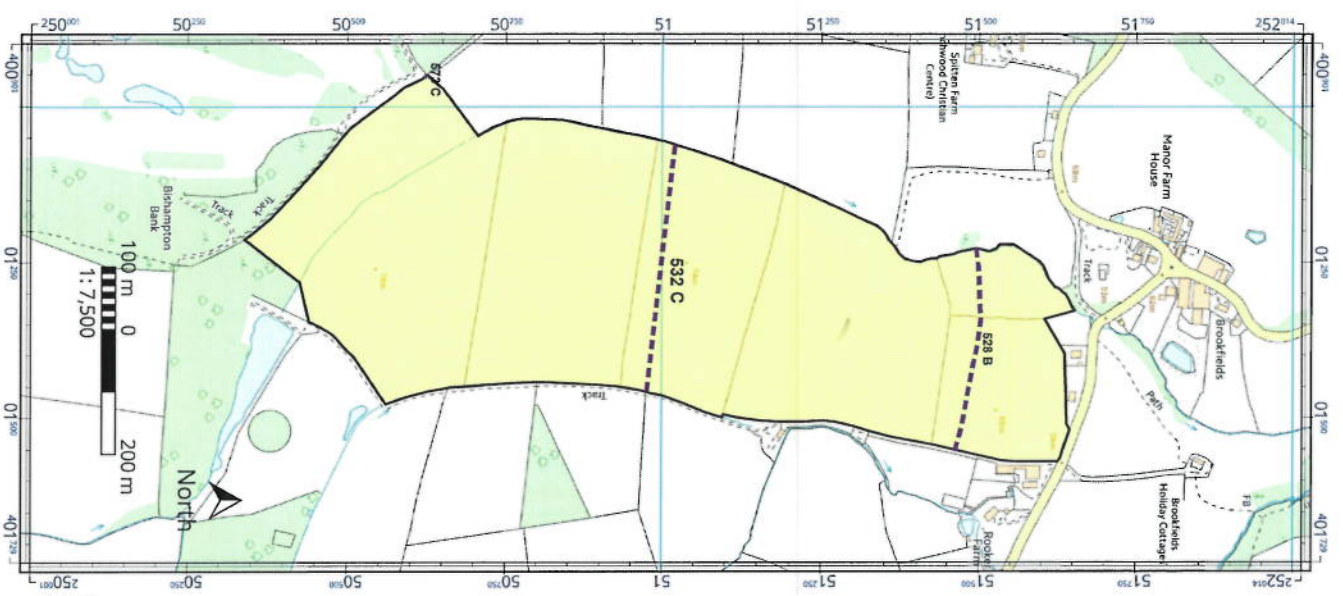

**Heart of England
Forest
Spitten Farm
Ab Lench
Ref - Public Rights of
Way**

Public Footpath

© Crown copyright and database rights 2018
Ordnance Survey 0100031673

Heart of England Forest Honeybourne Ref - Public Rights of Way

-  Bridle Way
-  Public Footpath

© Crown copyright and database rights 2018
Ordnance Survey 0100031673

Heart of England Forest Sheriffs Lench

Ref - Public Rights of Way

-  Bridle Path
-  Public Footpath

© Crown copyright and database rights 2018
Ordnance Survey 0100031673