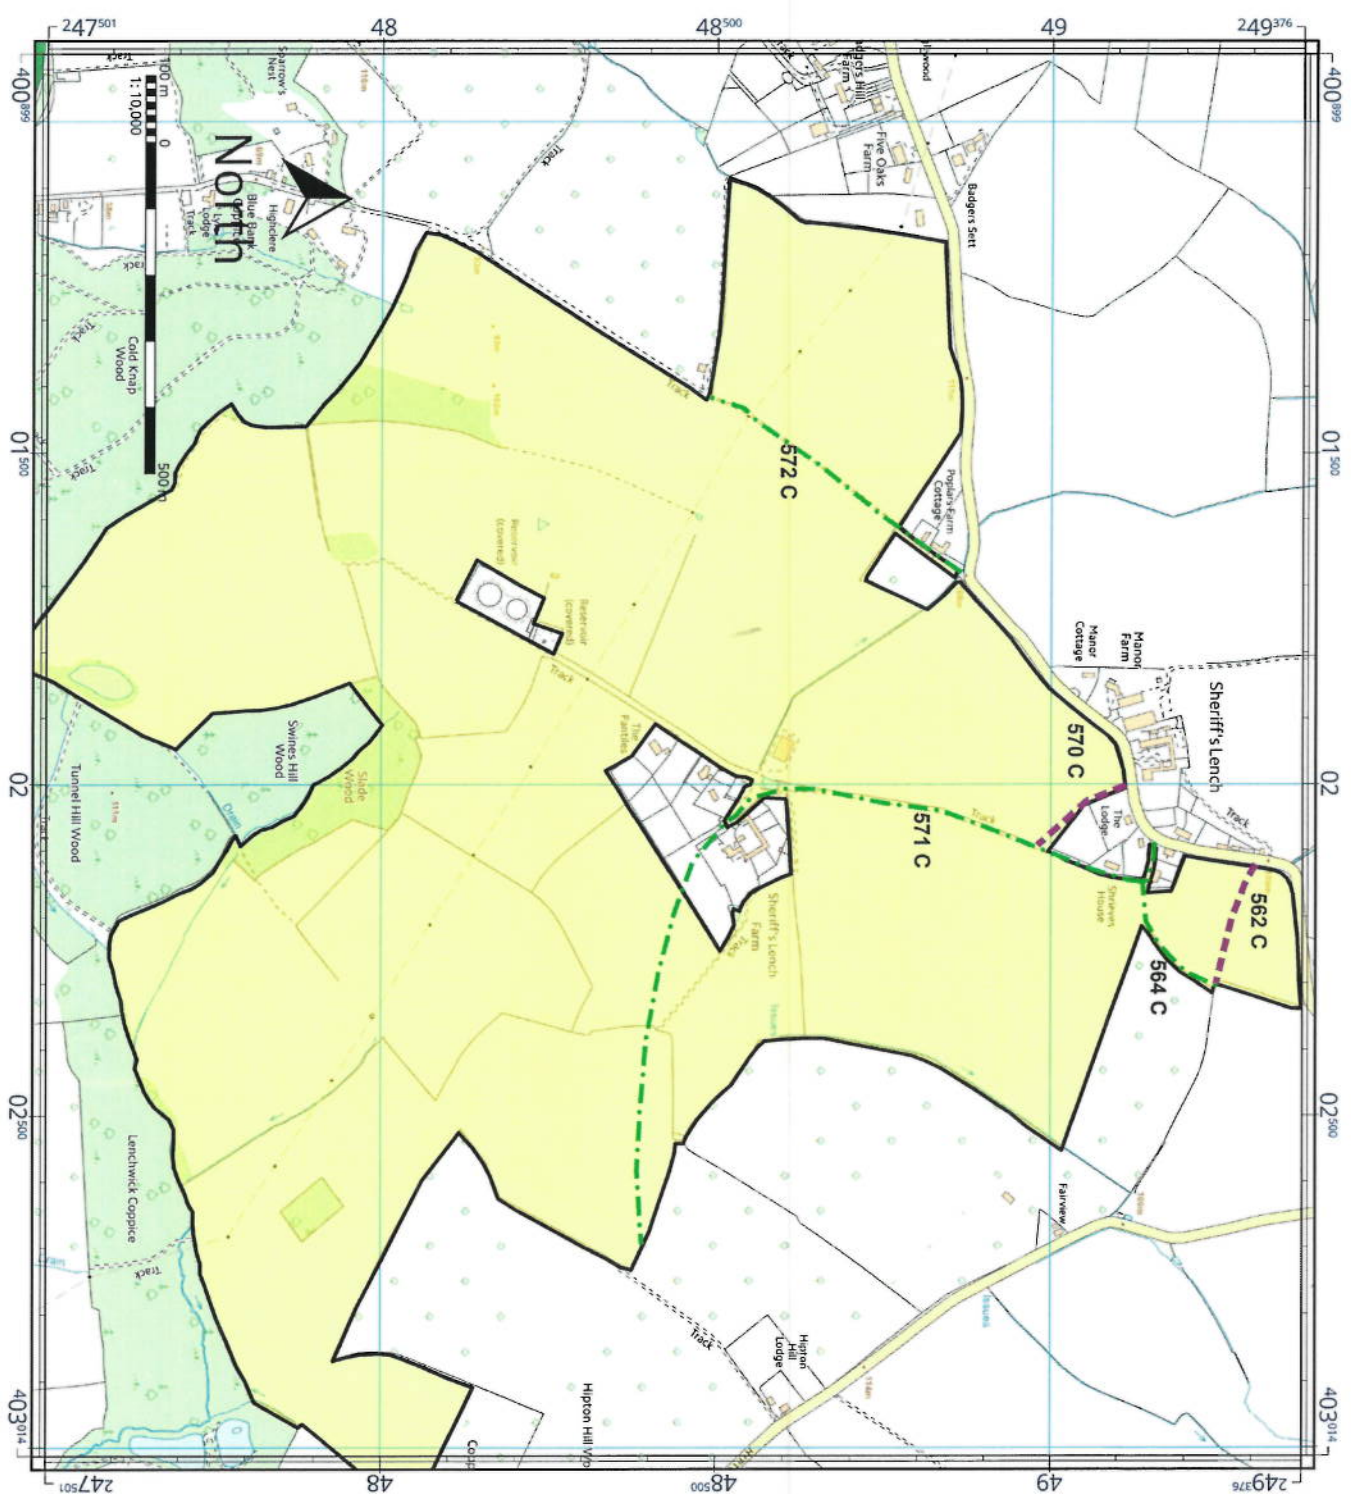

**Heart of England
Forest
Spitten Farm
Ab Lench
Ref - Public Rights of
Way**

Public Footpath

© Crown copyright and database rights 2018
Ordnance Survey 0100031673

Heart of England Forest Honeybourne Ref - Public Rights of Way

-  Bridle Way
-  Public Footpath

© Crown copyright and database rights 2018
Ordnance Survey 0100031673

Heart of England Forest Sheriffs Lench

Ref - Public Rights of Way

-  Bridle Path
-  Public Footpath

© Crown copyright and database rights 2018
Ordnance Survey 0100031673

Heart of England Forest Dorsington Estate

Ref - Public Rights of Way

Public Footpath
Public Bridleway