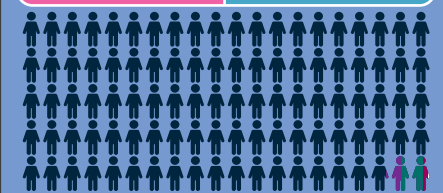

WYCHAVON CITY KEY INFO

TOTAL POPULATION: 131,100

Female (51.1%) 67,000 Male (48.9%) 64,100

WHITE 97.9%
 MIXED/MULTIPLE ETHNIC GROUPS 0.8%
 ASIAN / BRITISH ASIAN 1.0%
 BLACK / BLACK BRITISH 0.2%

TOP 10 INDUSTRY SECTORS