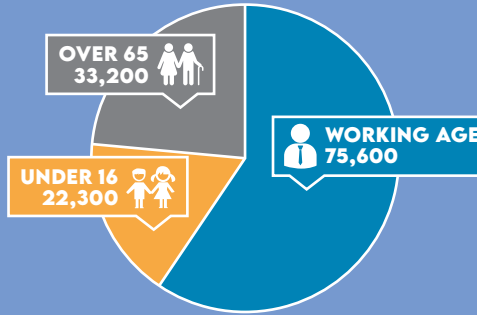

WYCHAVON CITY KEY INFO

TOTAL POPULATION: 131,100

Female (51.1%) 67,000 Male (48.9%) 64,100

WHITE 97.9%
 MIXED/MULTIPLE ETHNIC GROUPS 0.8%
 ASIAN / BRITISH ASIAN 1.0%
 BLACK / BLACK BRITISH 0.2%

TOP 10 INDUSTRY SECTORS