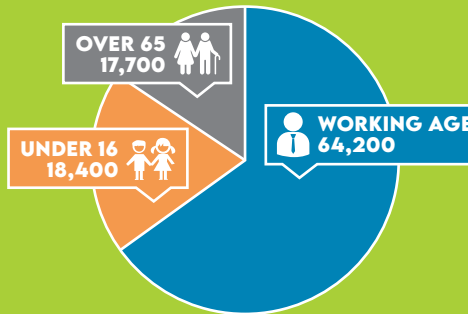

ST. RICHARD'S HOSPICE FOUNDATION

COMPCO FIRE SYSTEMS

STANFORD MARSH LIMITED

PLATFORM HOUSING GROUP

WORCESTER CITY KEY INFO

TOTAL POPULATION: 100,300

♀ (50.7%) 50,900 49,400 (49.3%) ♂

WHITE 93.4%
 MIXED/MULTIPLE ETHNIC GROUPS 1.4%
 ASIAN / BRITISH ASIAN 4.4%
 BLACK / BLACK BRITISH 0.5%