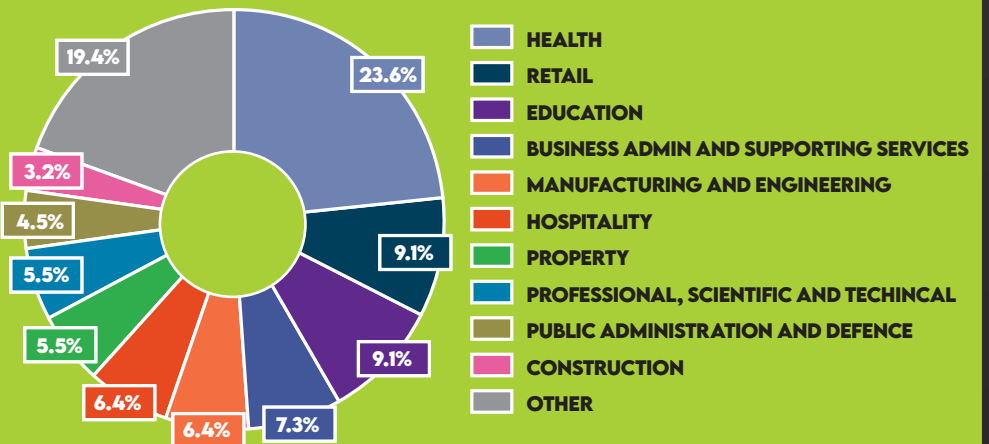

TOP 10 INDUSTRY SECTORS