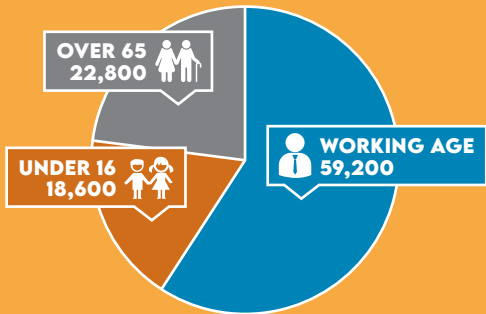

ALL-CLEAN SUPPORT SERVICES LTD

NHS

BROMSGROVE KEY

TOTAL POPULATION: 100,600

♀ (51.0%) 51,300 49,300 (49.0%) ♂

WHITE 95.8%
MIXED/MULTIPLE ETHNIC GROUPS 1.5%
ASIAN / BRITISH ASIAN 2.1%
BLACK / BLACK BRITISH 0.5%