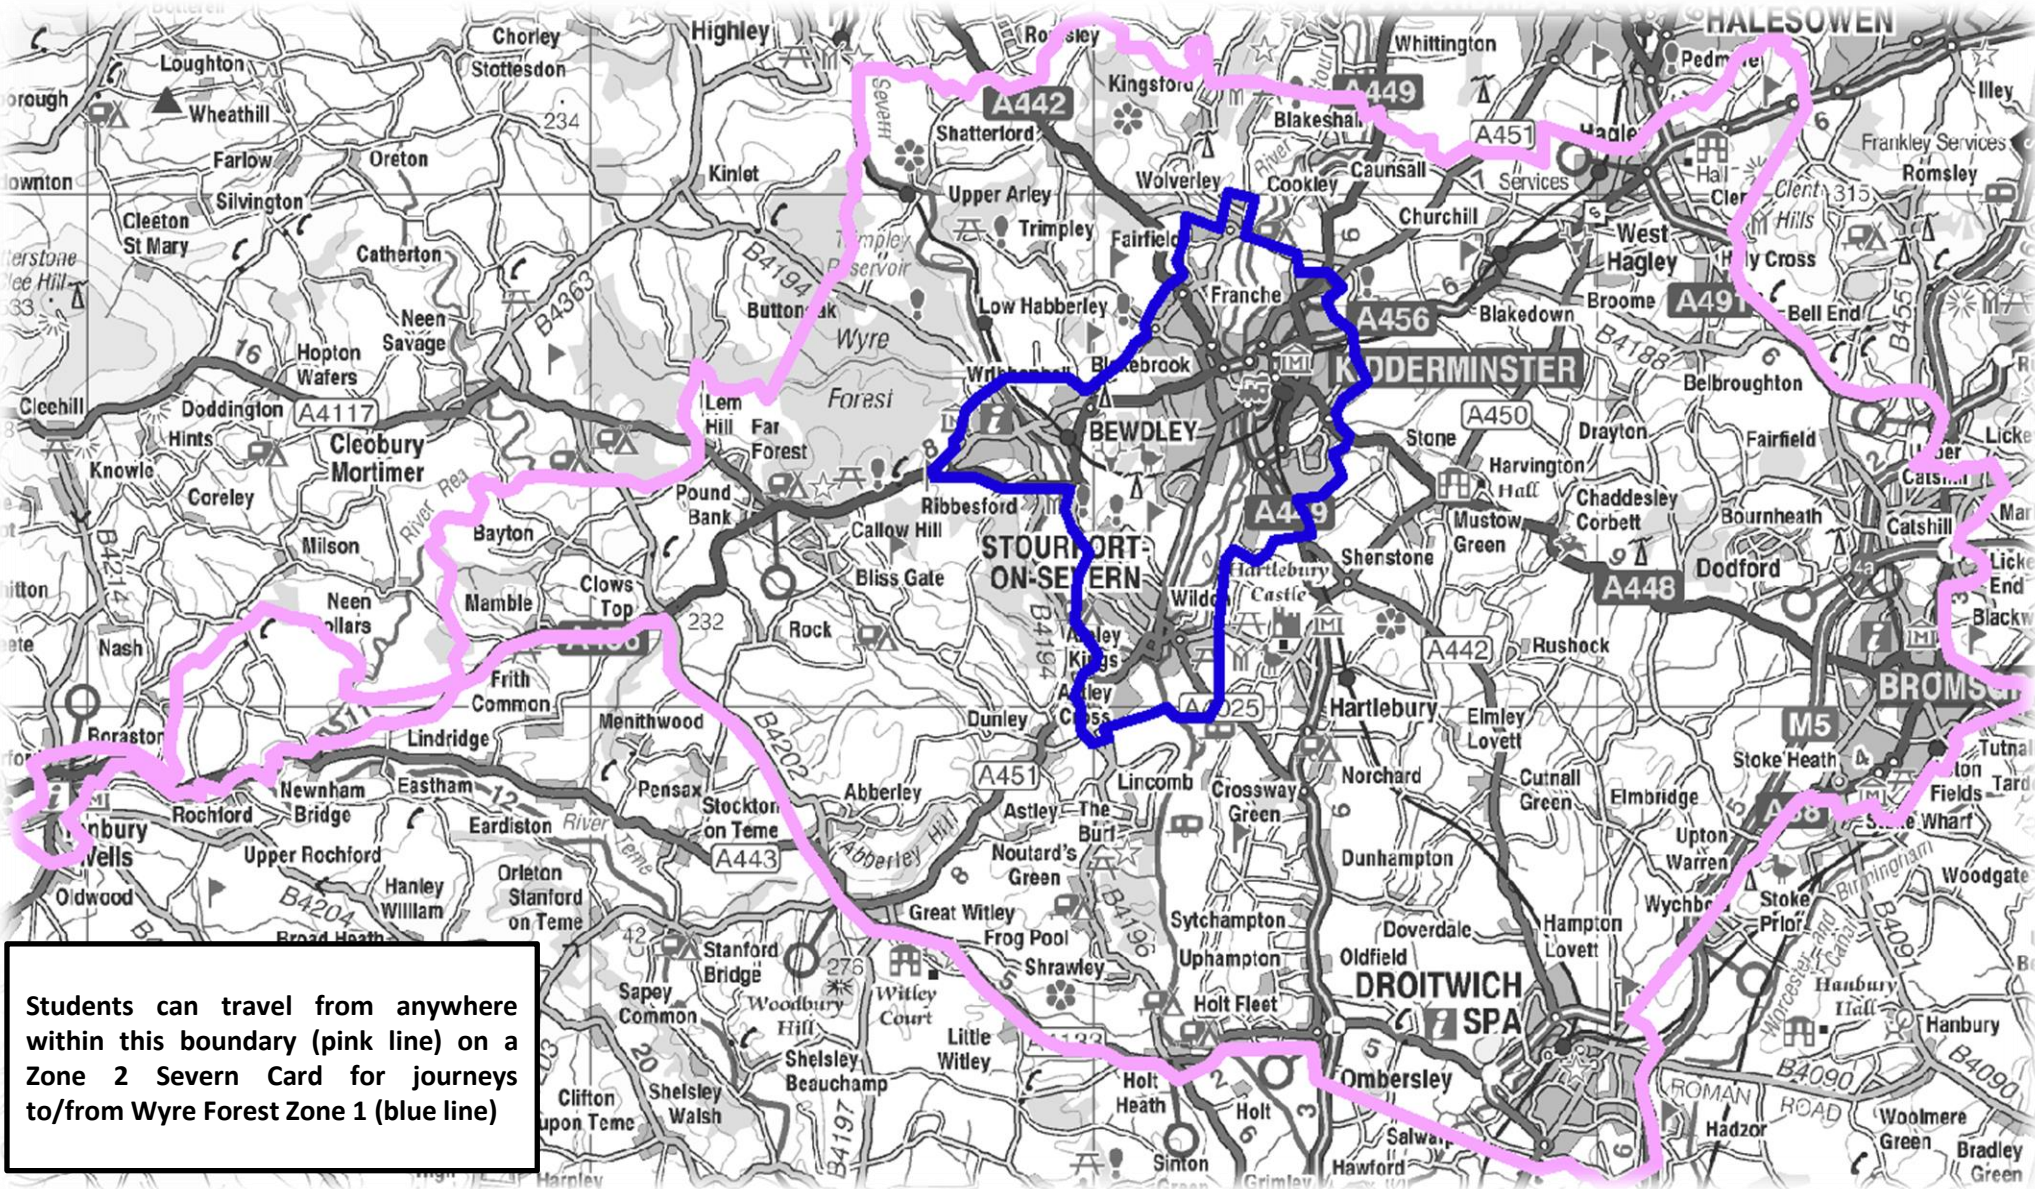

# Severn Card Scheme Zone 2 Map – Wyre Forest

Students can travel from anywhere within this boundary (pink line) on a Zone 2 Severn Card for journeys to/from Wyre Forest Zone 1 (blue line)