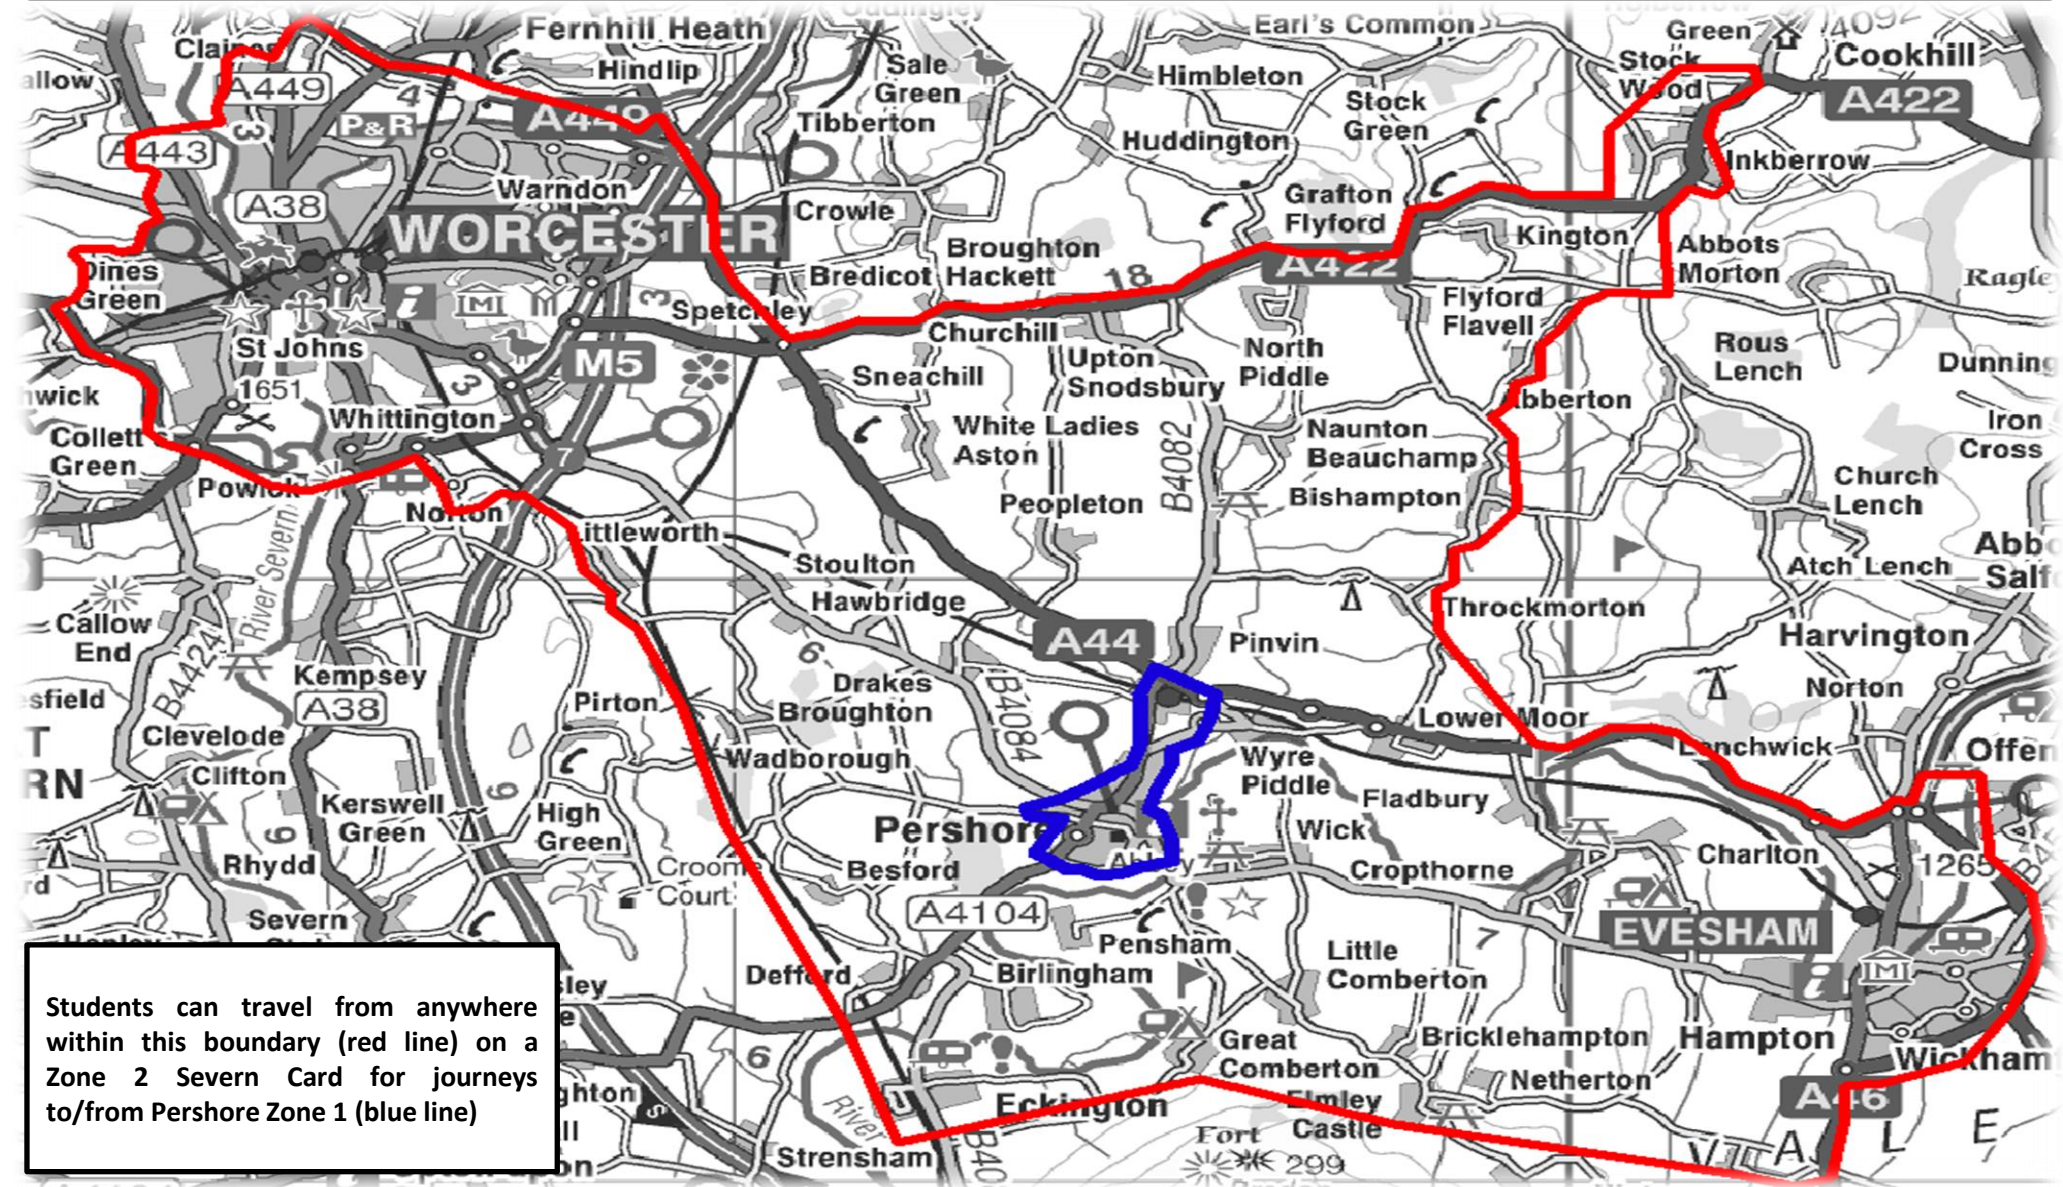

# Severn Card Scheme Zone 2 Map – Pershore

Students can travel from anywhere within this boundary (red line) on a Zone 2 Severn Card for journeys to/from Pershore Zone 1 (blue line)