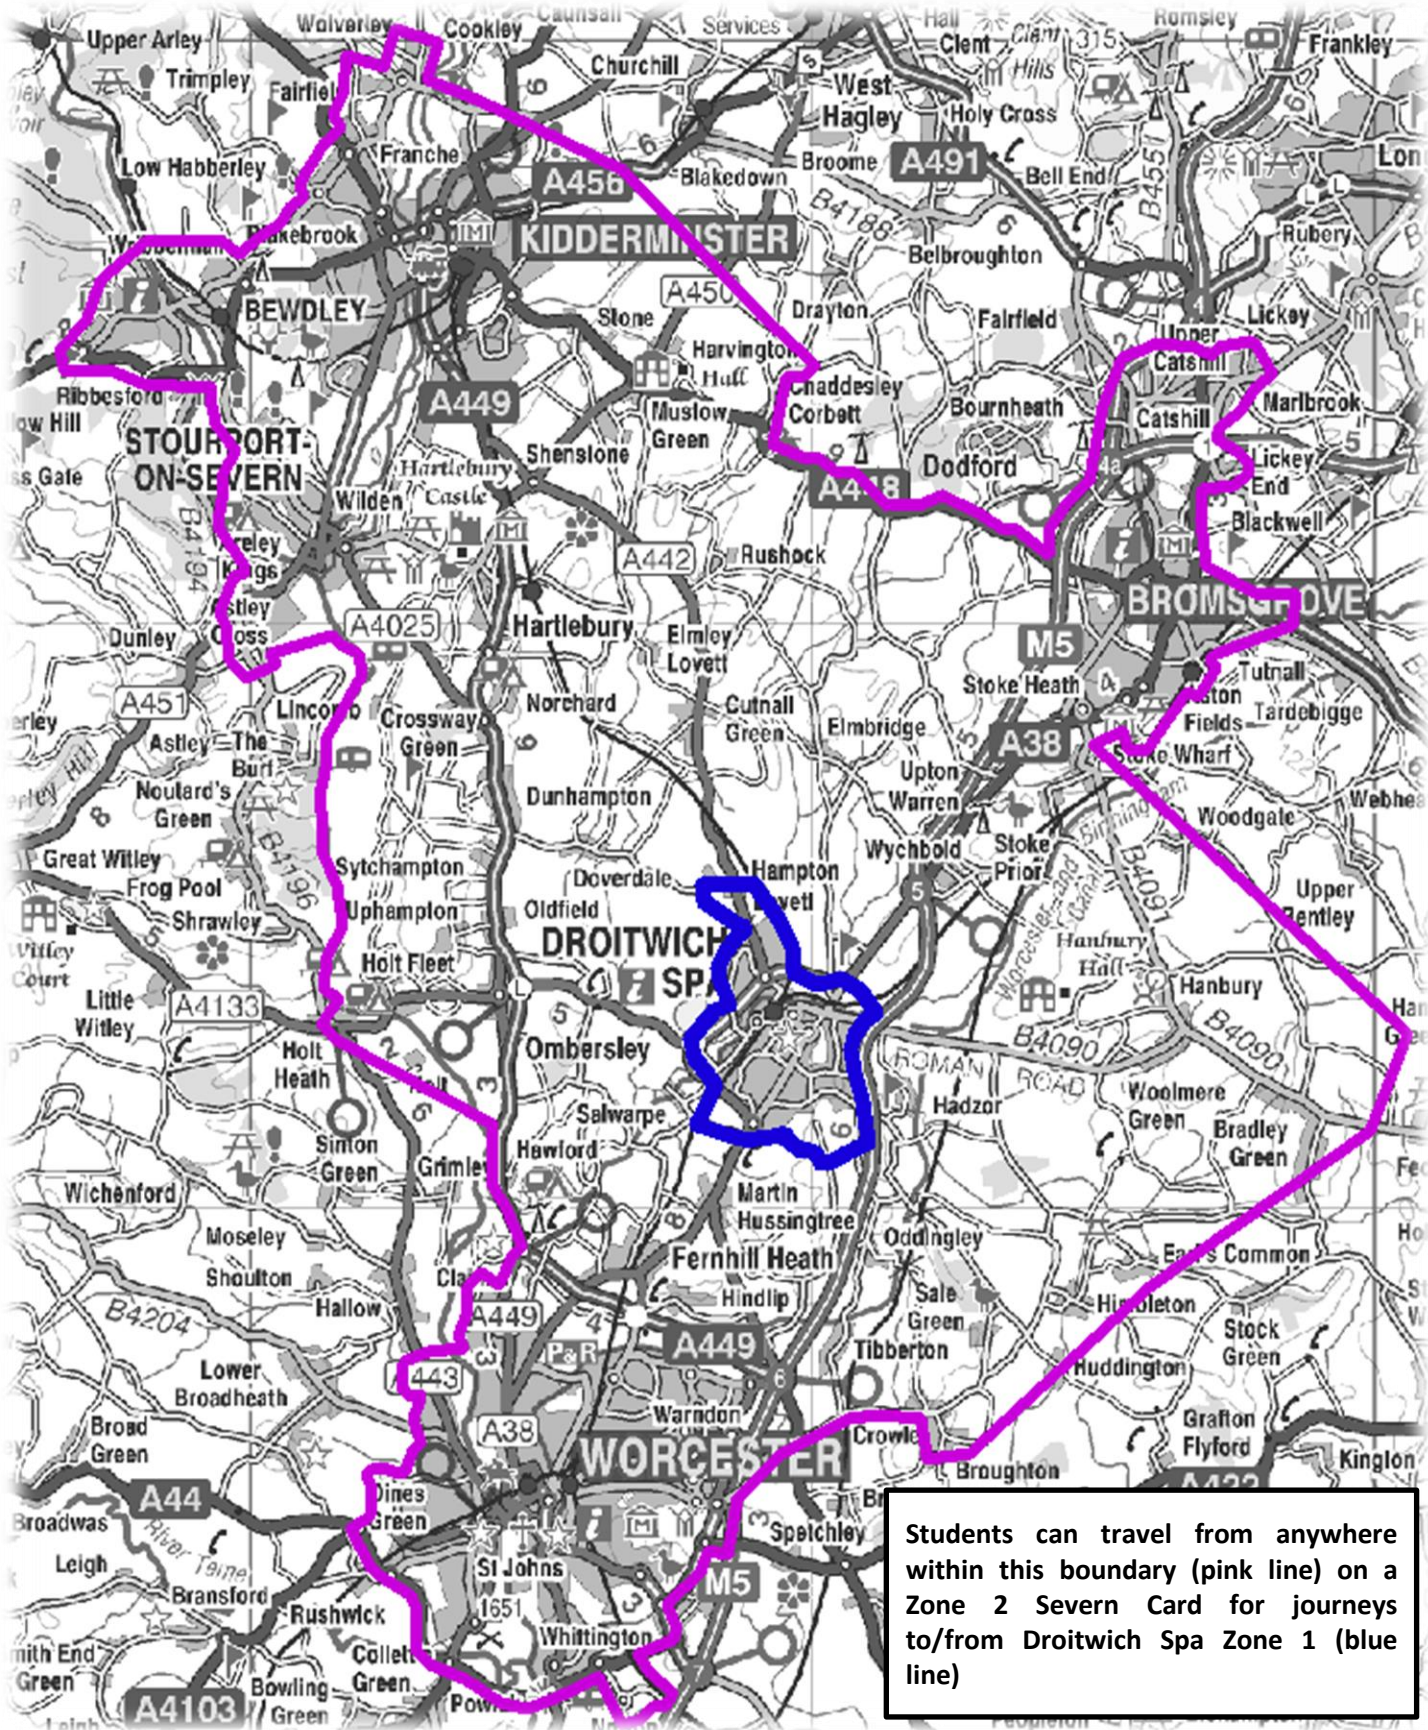

Severn Card Scheme Zone 2 Map – Droitwich Spa

Students can travel from anywhere within this boundary (pink line) on a Zone 2 Severn Card for journeys to/from Droitwich Spa Zone 1 (blue line)