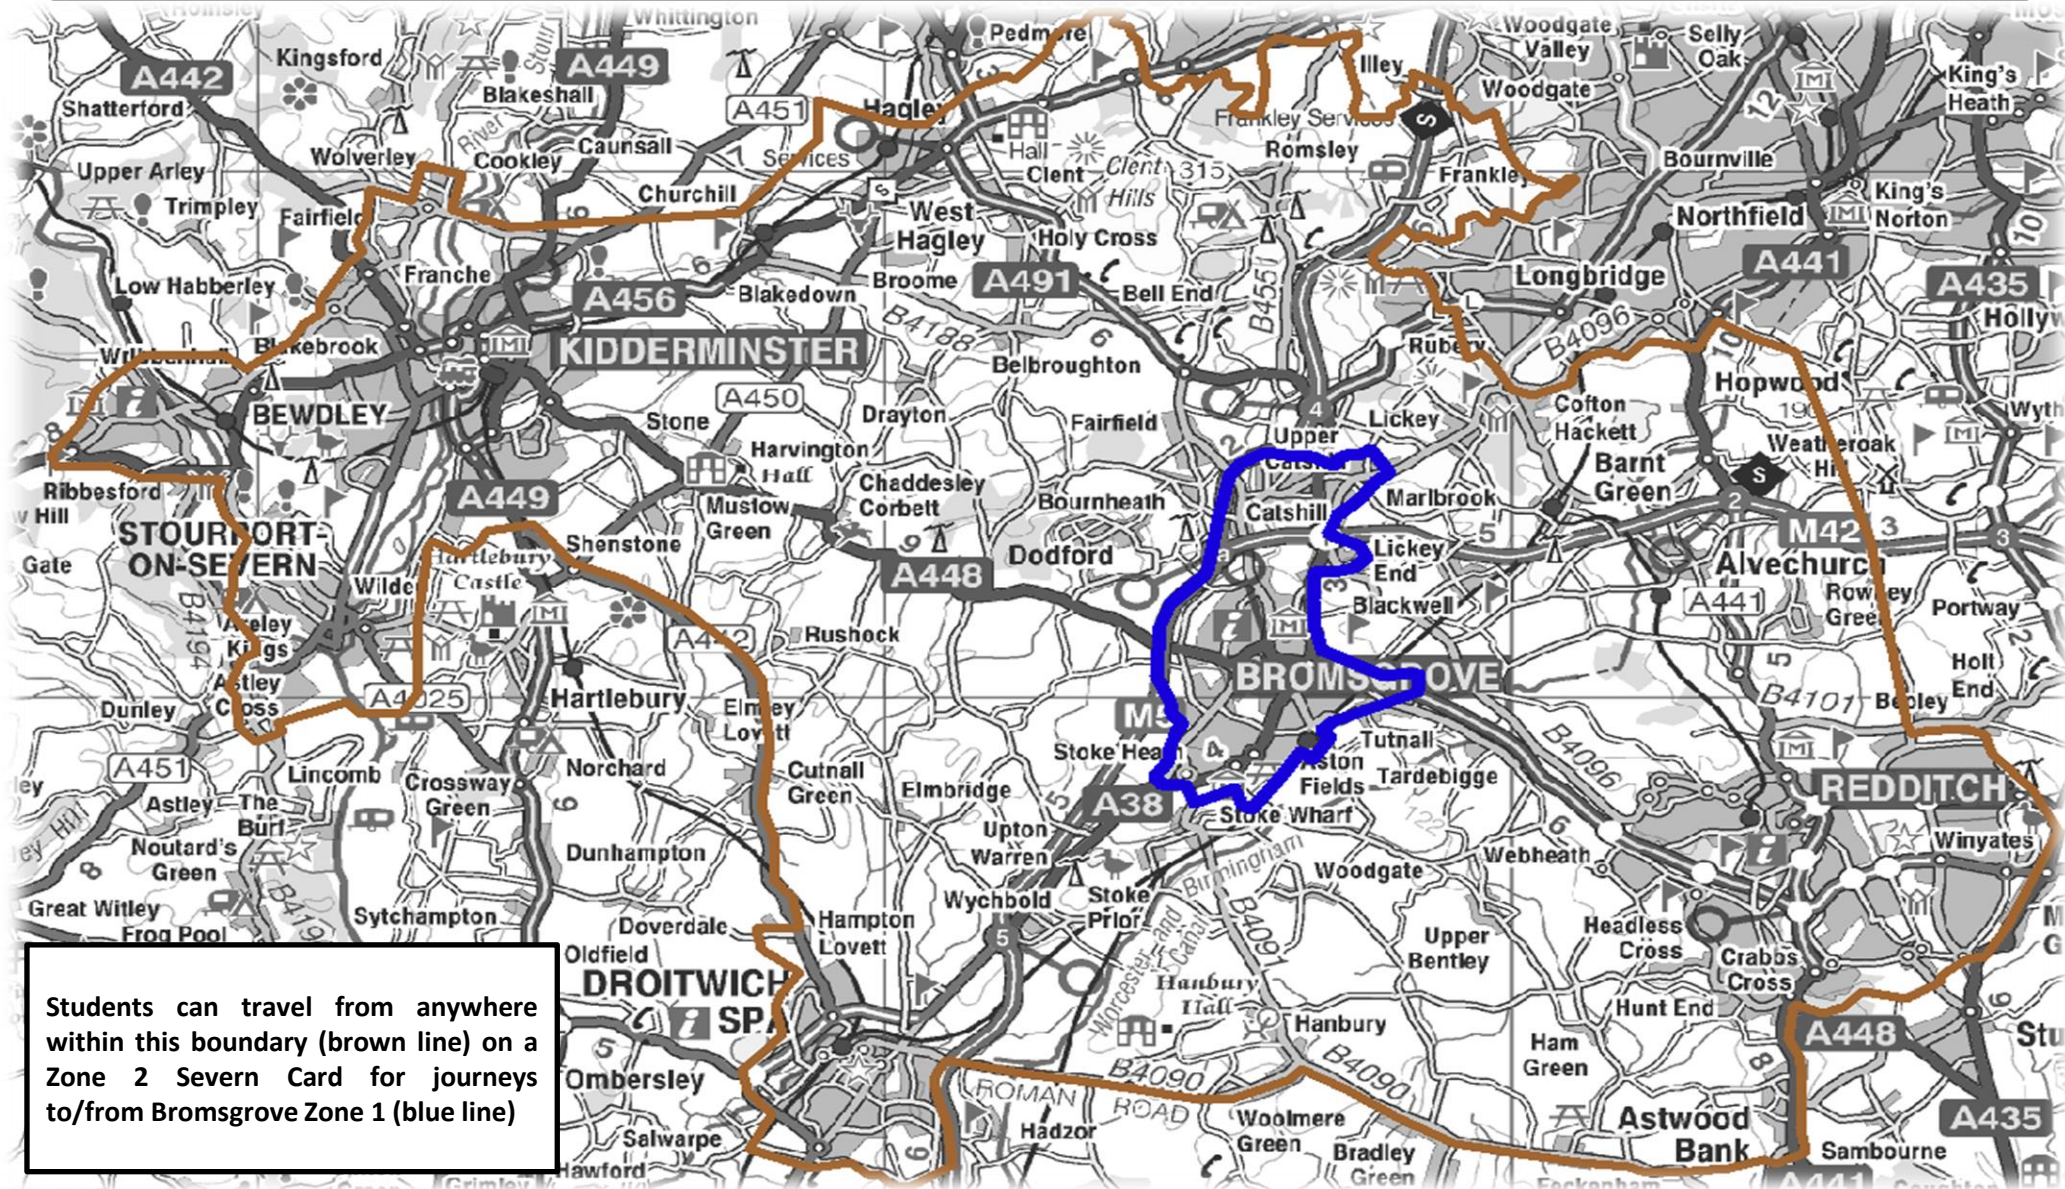

Severn Card Scheme Zone 2 Map – Bromsgrove

Students can travel from anywhere within this boundary (brown line) on a Zone 2 Severn Card for journeys to/from Bromsgrove Zone 1 (blue line)