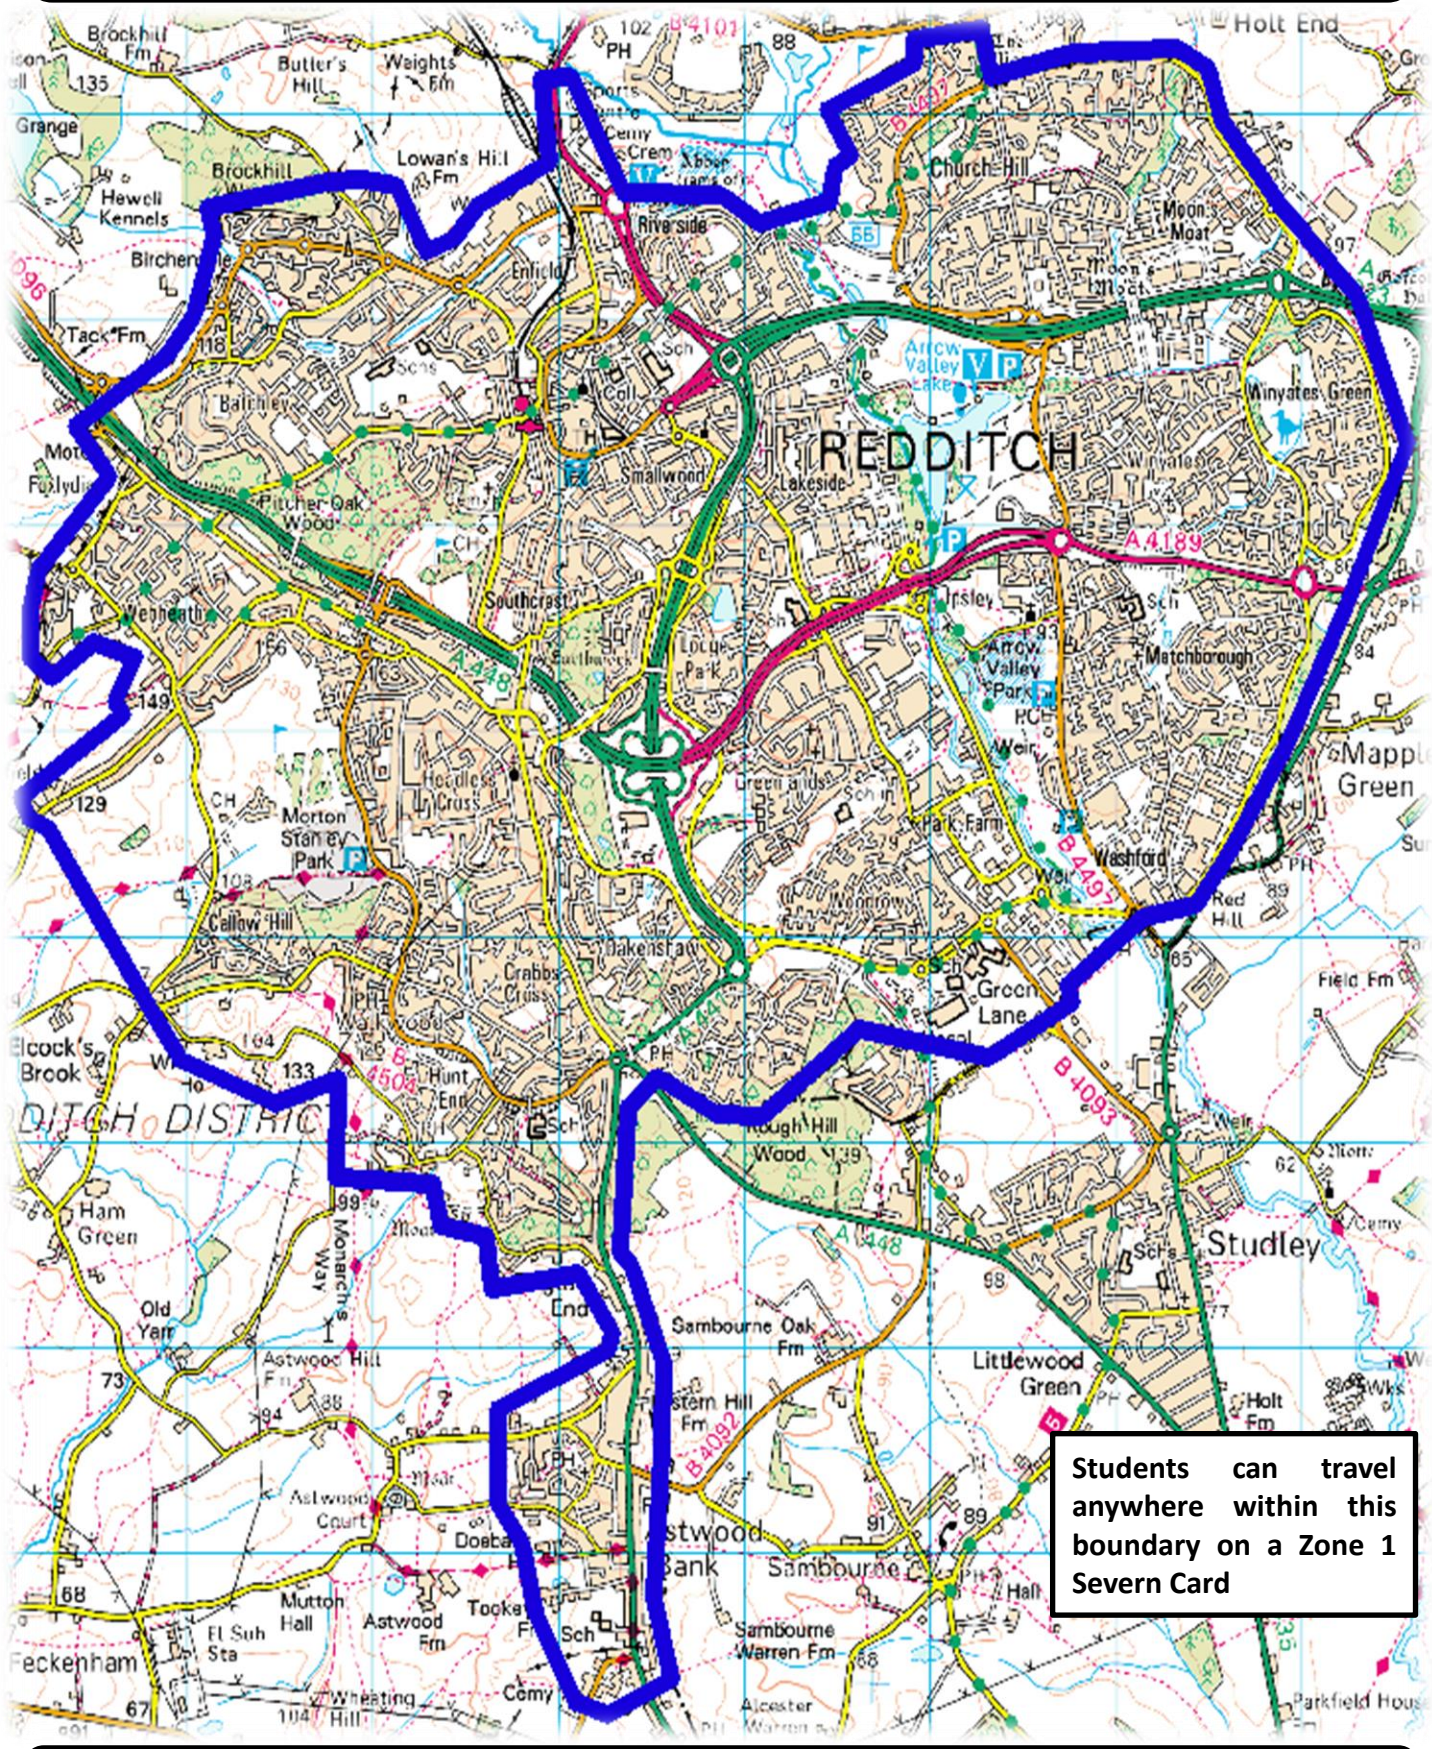

Severn Card Scheme Zone 1 Map – Redditch

Students can travel anywhere within this boundary on a Zone 1 Severn Card