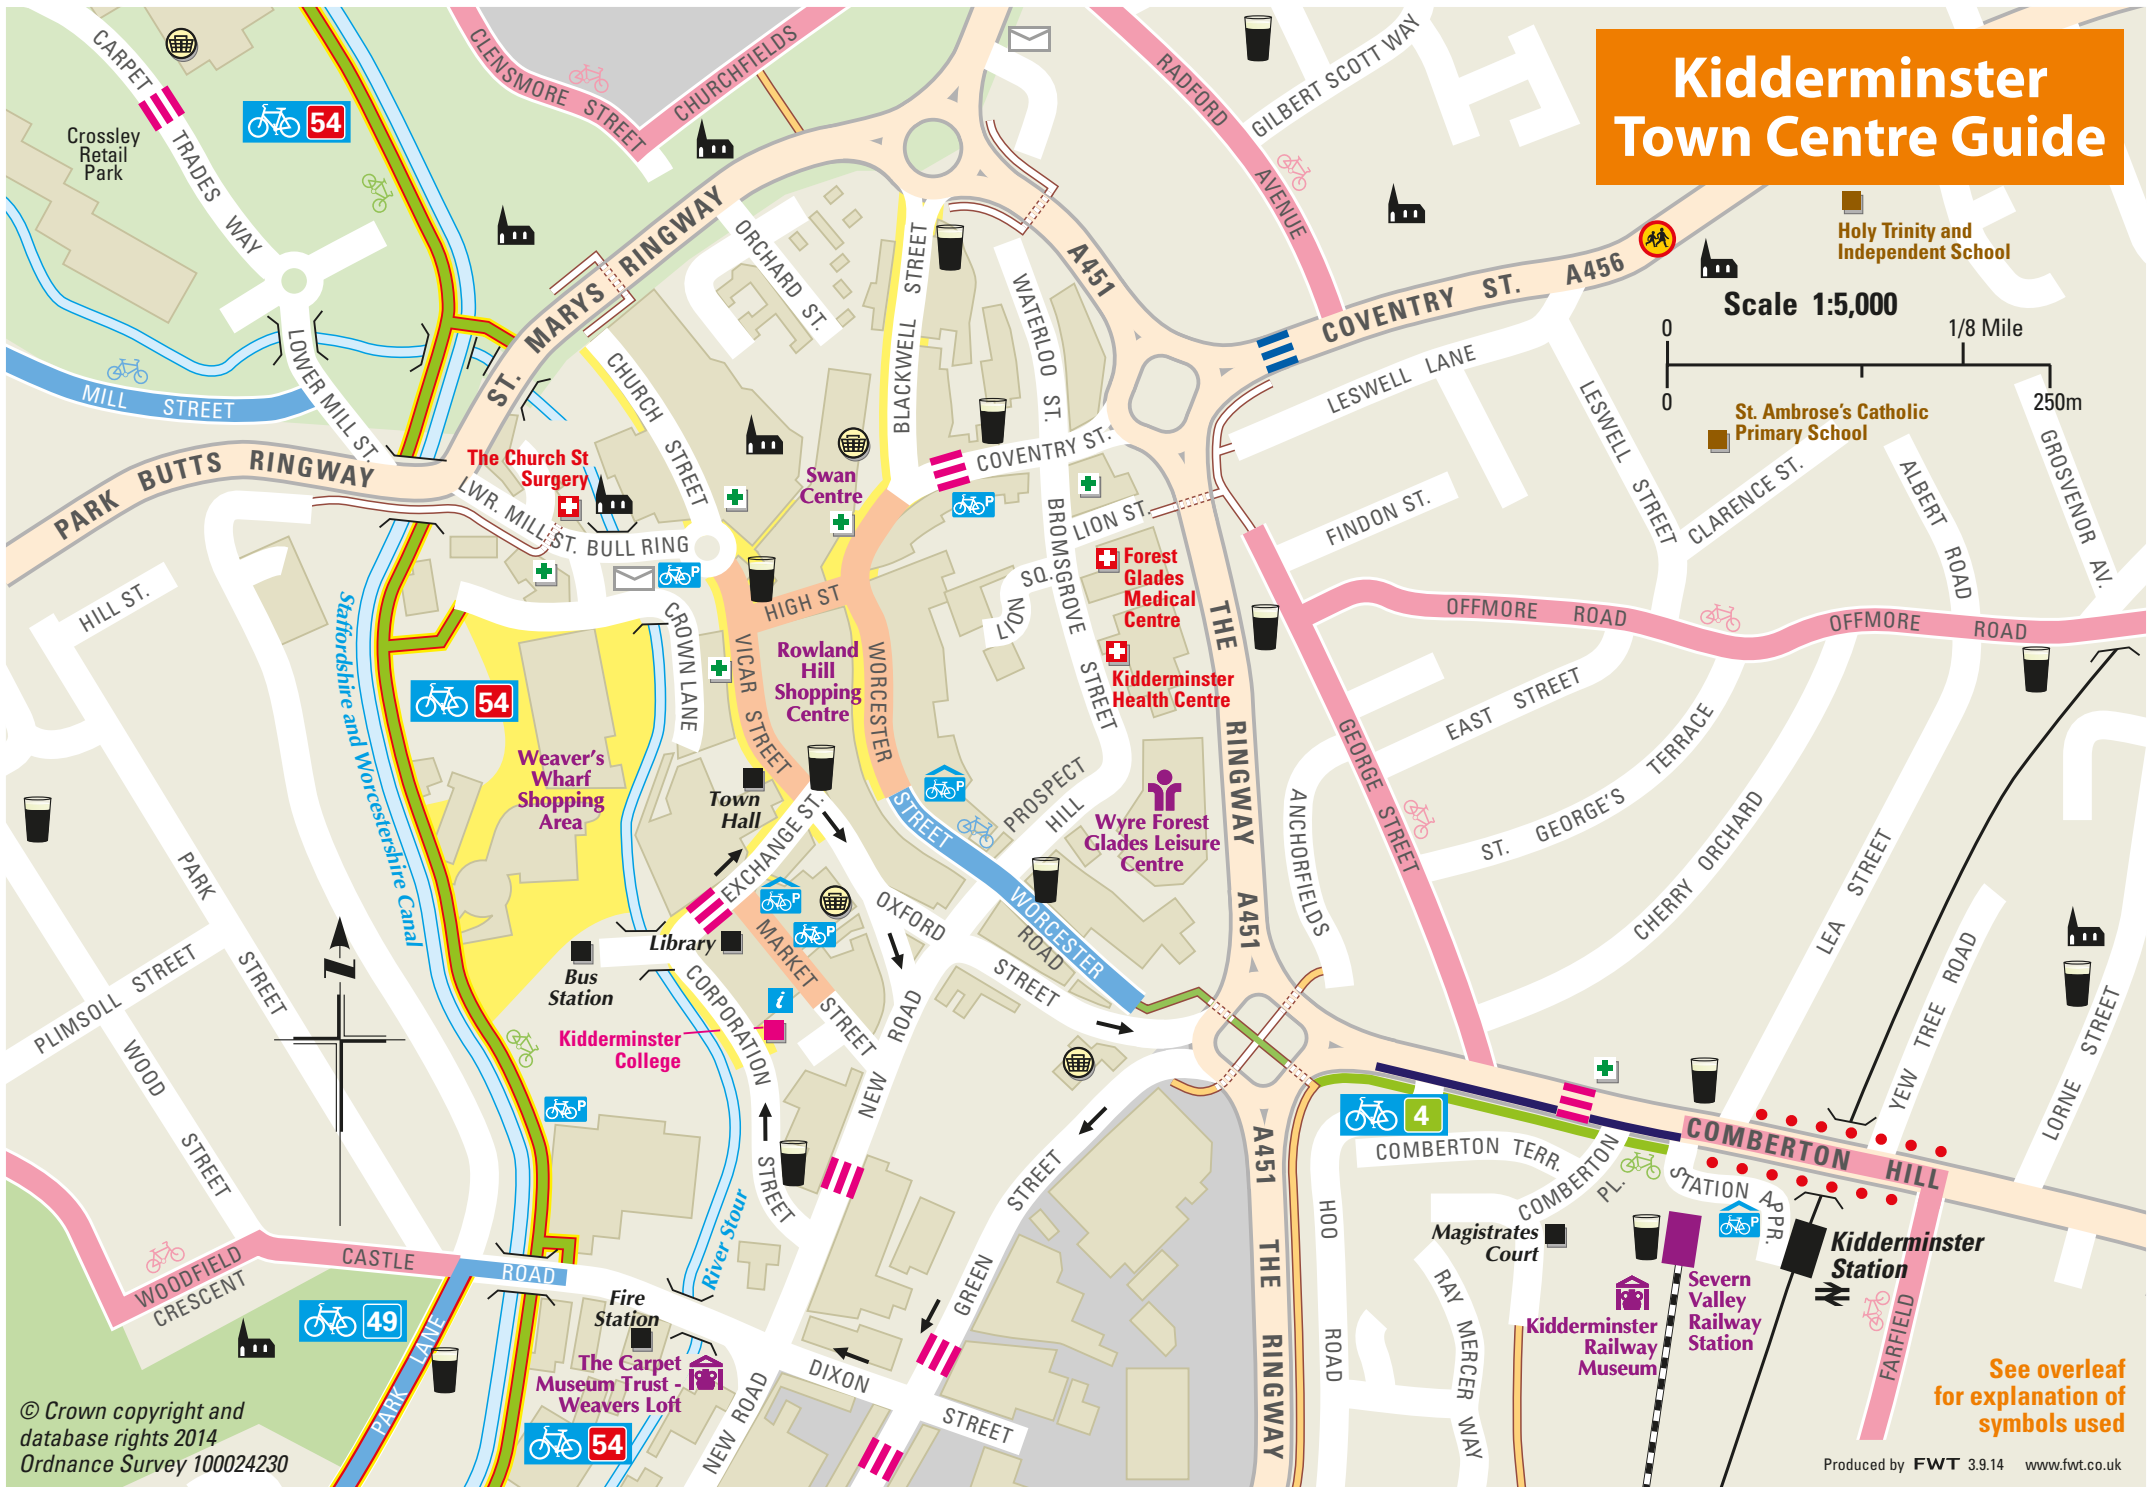

Kidderminster Town Centre Guide

© Crown copyright and database rights 2014
Ordnance Survey 100024230

See overleaf for explanation of symbols used

Produced by FWT 3.9.14 www.fwt.co.uk