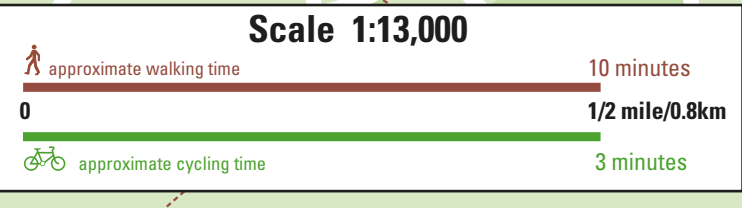

Redditch Walking and Cycling Guide

	National Cycle Route		Open space/parks
	Alternative Route for NCN5		Major employment areas
	Local Cycle Route		Tourist Information Centre
	Alternative Local Cycle Route		Colleges
	On road cycle route		Special Schools
	Traffic free cycle route		Secondary/Middle schools
	Routes recommended by cyclists		Primary/Infant/Junior schools
	Routes recommended by cyclists awaiting reclassification		Toilets
	Take special care on this section of route		Place of worship
	Cycle Parking		Health Care Centre/Hospital
	Covered cycle Parking		Pharmacy
	Bridleway, cycling permitted		Hotel
	Footpath		Post Office
	Quiet walking route		Museum/Art Gallery
	Alleyway/urban footpath		Sports facilities
	Zebra crossing		Theatre
	Toucan crossing		Supermarket
	Pelican crossing		Redditch Roadway Arts Project
	School crossing patrol		Murals
	Railway line and station		Bus shelter designs
			Non roadway arts installations