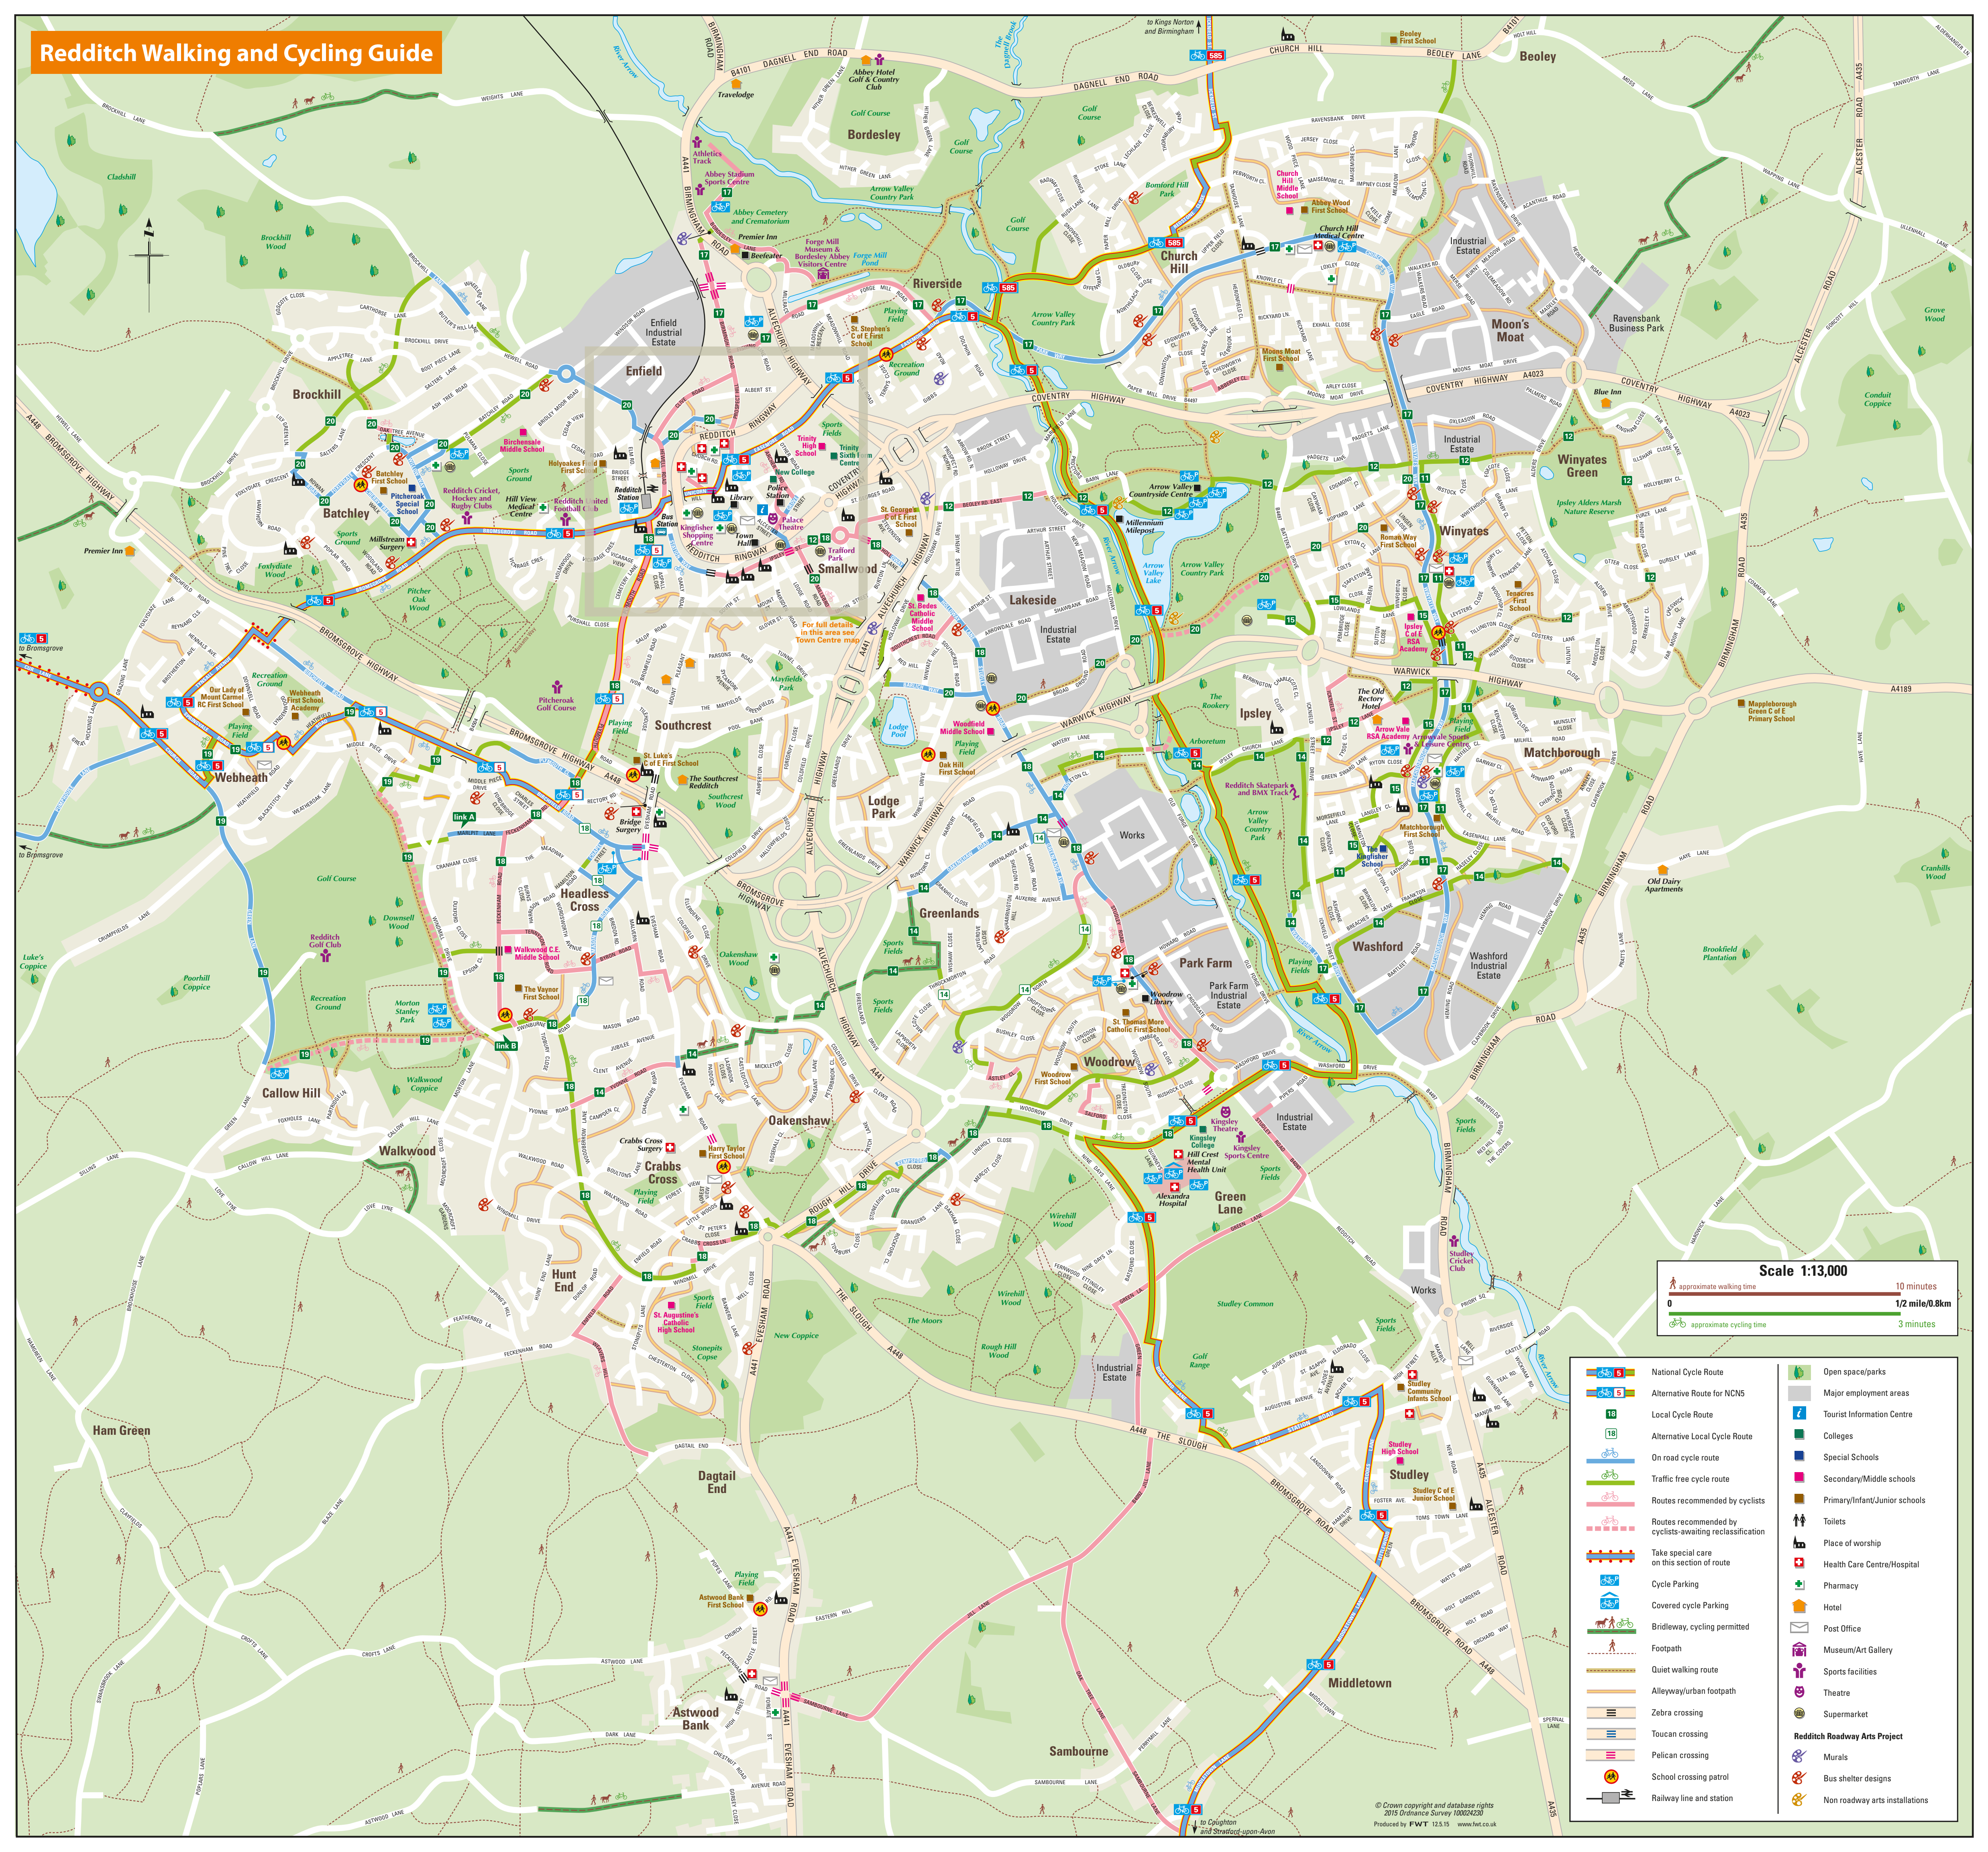

Redditch Walking and Cycling Guide

	National Cycle Route		Open space/parks
	Alternative Route for NCN5		Major employment areas
	Local Cycle Route		Tourist Information Centre
	Alternative Local Cycle Route		Colleges
	On road cycle route		Special Schools
	Traffic free cycle route		Secondary/Middle schools
	Routes recommended by cyclists		Primary/Infant/Junior schools
	Routes recommended by cyclists awaiting reclassification		Toilets
	Take special care on this section of route		Place of worship
	Cycle Parking		Health Care Centre/Hospital
	Covered cycle Parking		Pharmacy
	Bridleway, cycling permitted		Hotel
	Footpath		Post Office
	Quiet walking route		Museum/Art Gallery
	Alleyway/urban footpath		Sports facilities
	Zebra crossing		Theatre
	Toucan crossing		Supermarket
	Pelican crossing		Redditch Roadway Arts Project
	School crossing patrol		Murals
	Railway line and station		Bus shelter designs
			Non roadway arts installations