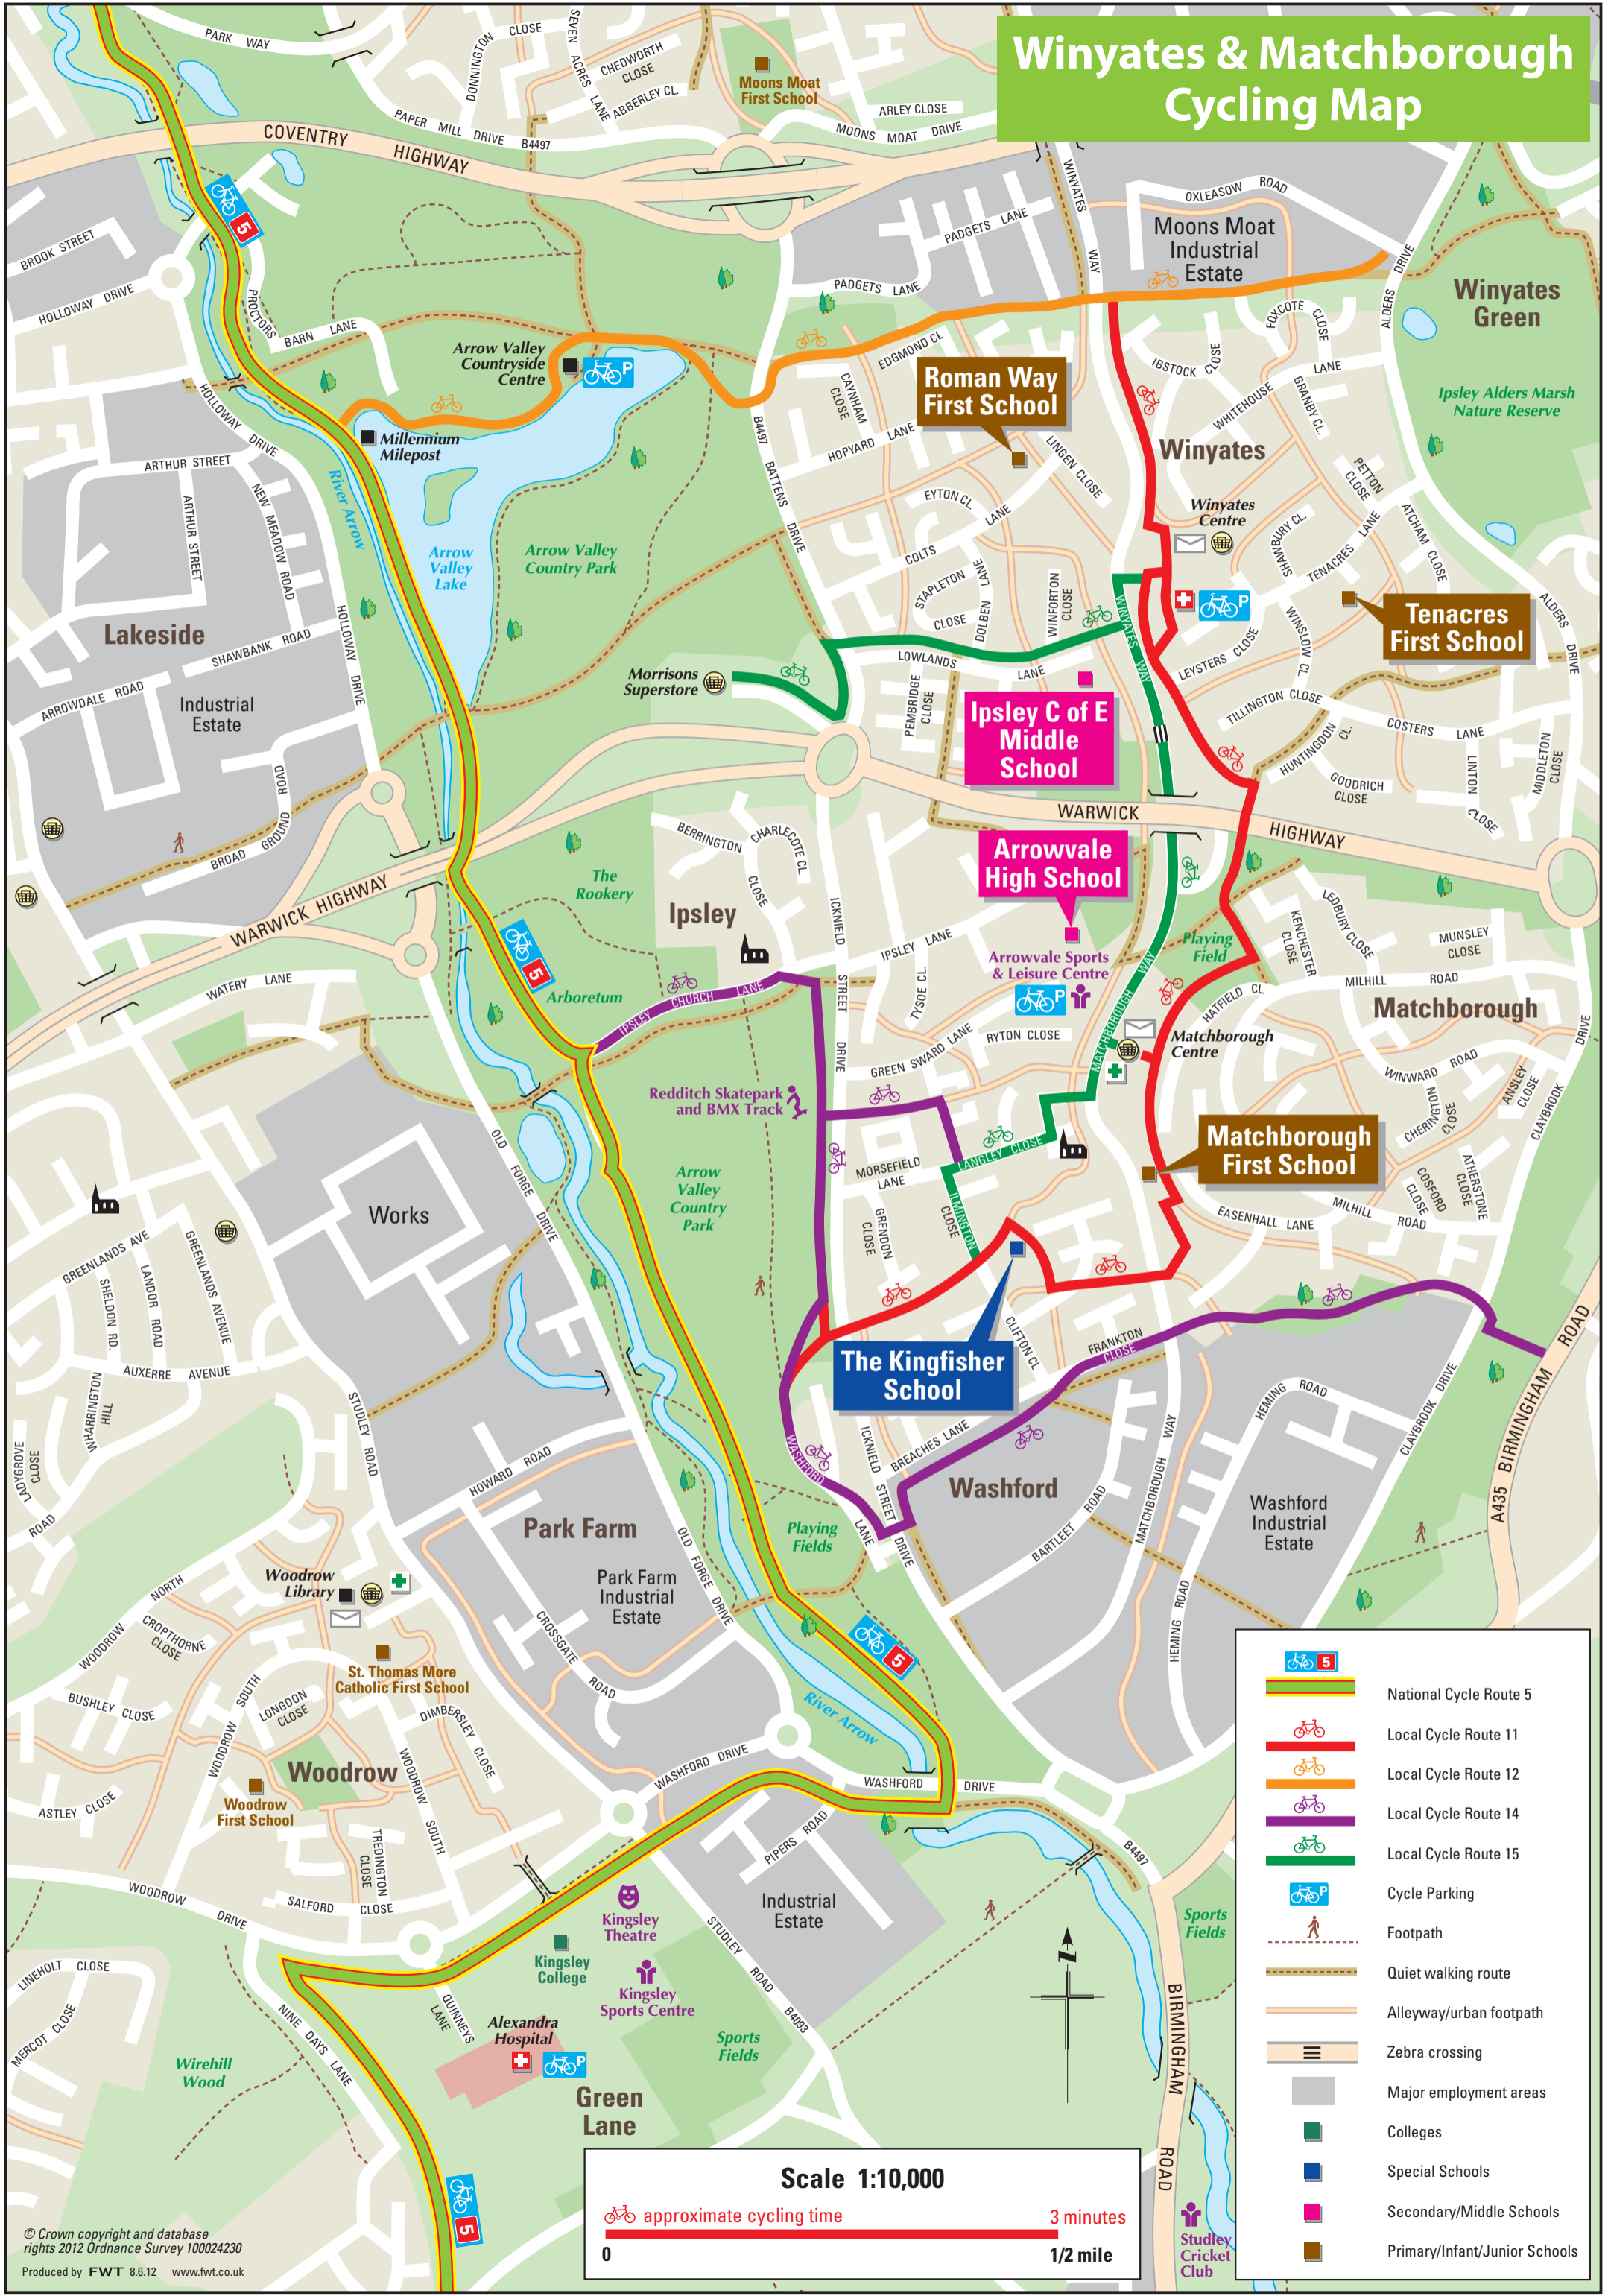

Winyates & Matchborough Cycling Map

- National Cycle Route 5
- Local Cycle Route 11
- Local Cycle Route 12
- Local Cycle Route 14
- Local Cycle Route 15
- Cycle Parking
- Footpath
- Quiet walking route
- Alleyway/urban footpath
- Zebra crossing
- Major employment areas
- Colleges
- Special Schools
- Secondary/Middle Schools
- Primary/Infant/Junior Schools