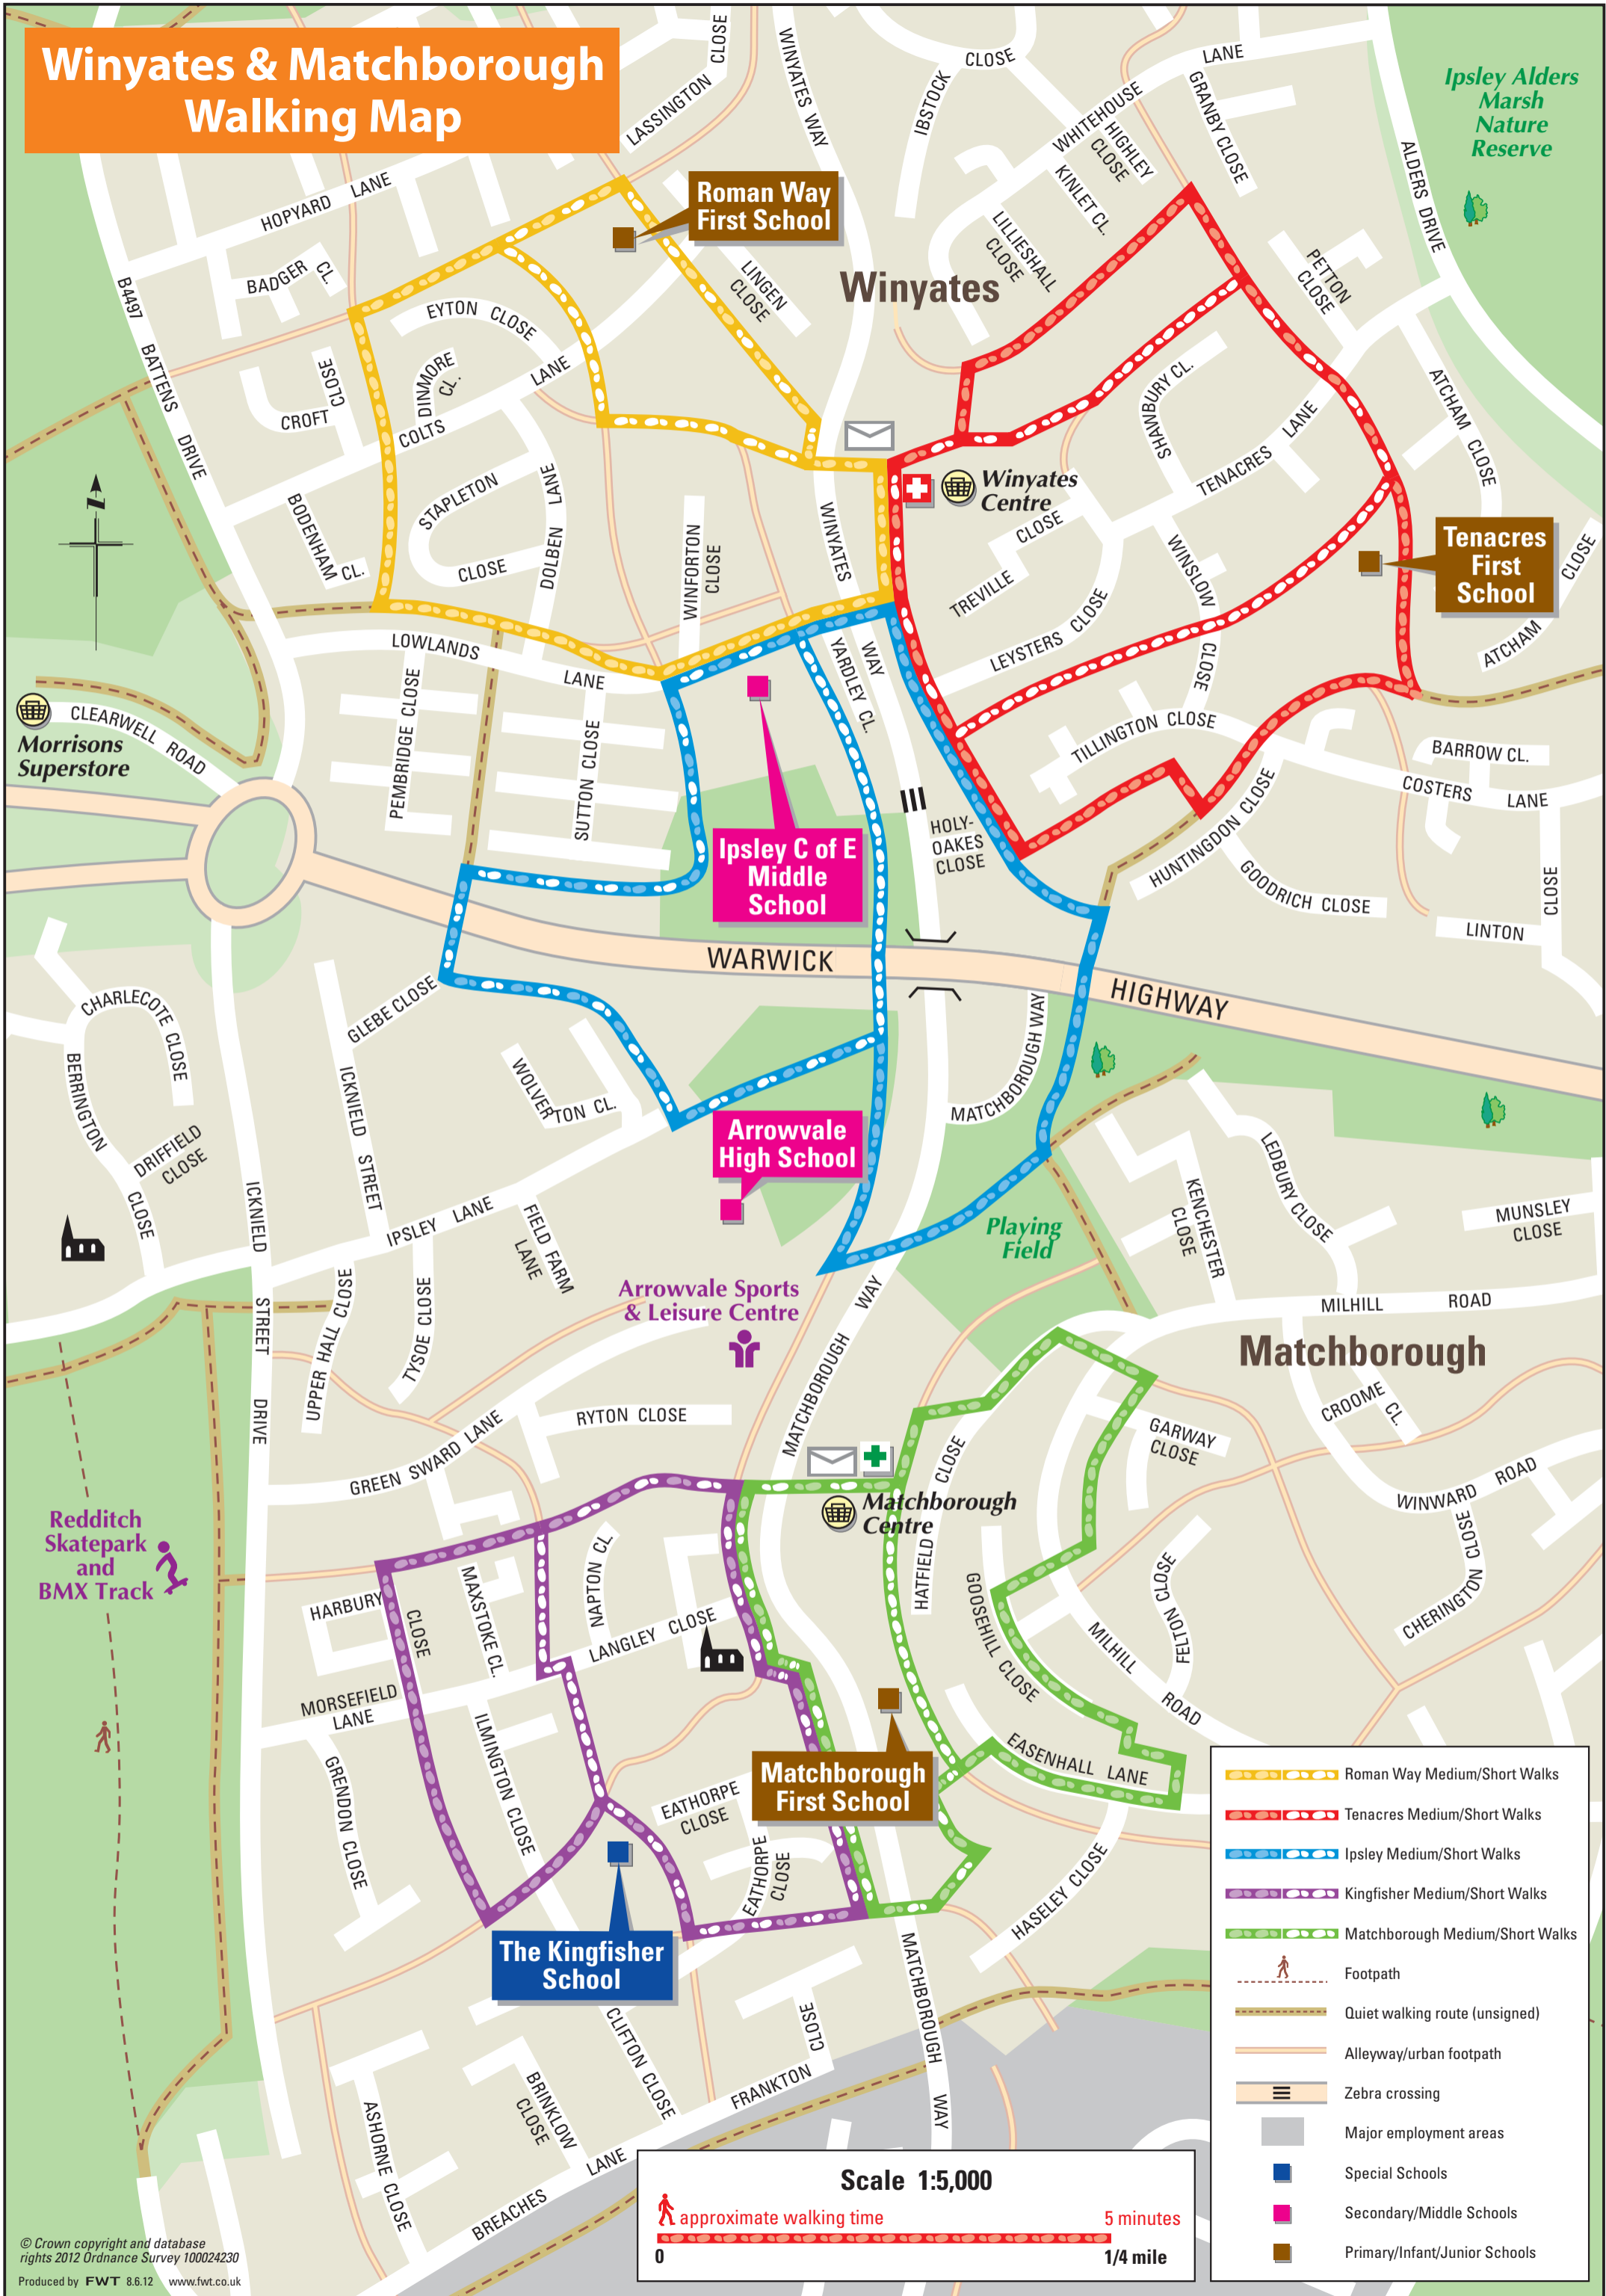

# Winyates & Matchborough Walking Map

**Roman Way First School**

**Winyates**

**Tenacres First School**

**Ipsley C of E Middle School**

**Arrowvale High School**

**Arrowvale Sports & Leisure Centre**

**Matchborough**

**Matchborough Centre**

**Matchborough First School**

**The Kingfisher School**

- Roman Way Medium/Short Walks
- Tenacres Medium/Short Walks
- Ipsley Medium/Short Walks
- Kingfisher Medium/Short Walks
- Matchborough Medium/Short Walks
- Footpath
- Quiet walking route (unsigned)
- Alleyway/urban footpath
- Zebra crossing
- Major employment areas
- Special Schools
- Secondary/Middle Schools
- Primary/Infant/Junior Schools

**Scale 1:5,000**

approximate walking time 5 minutes

0 1/4 mile