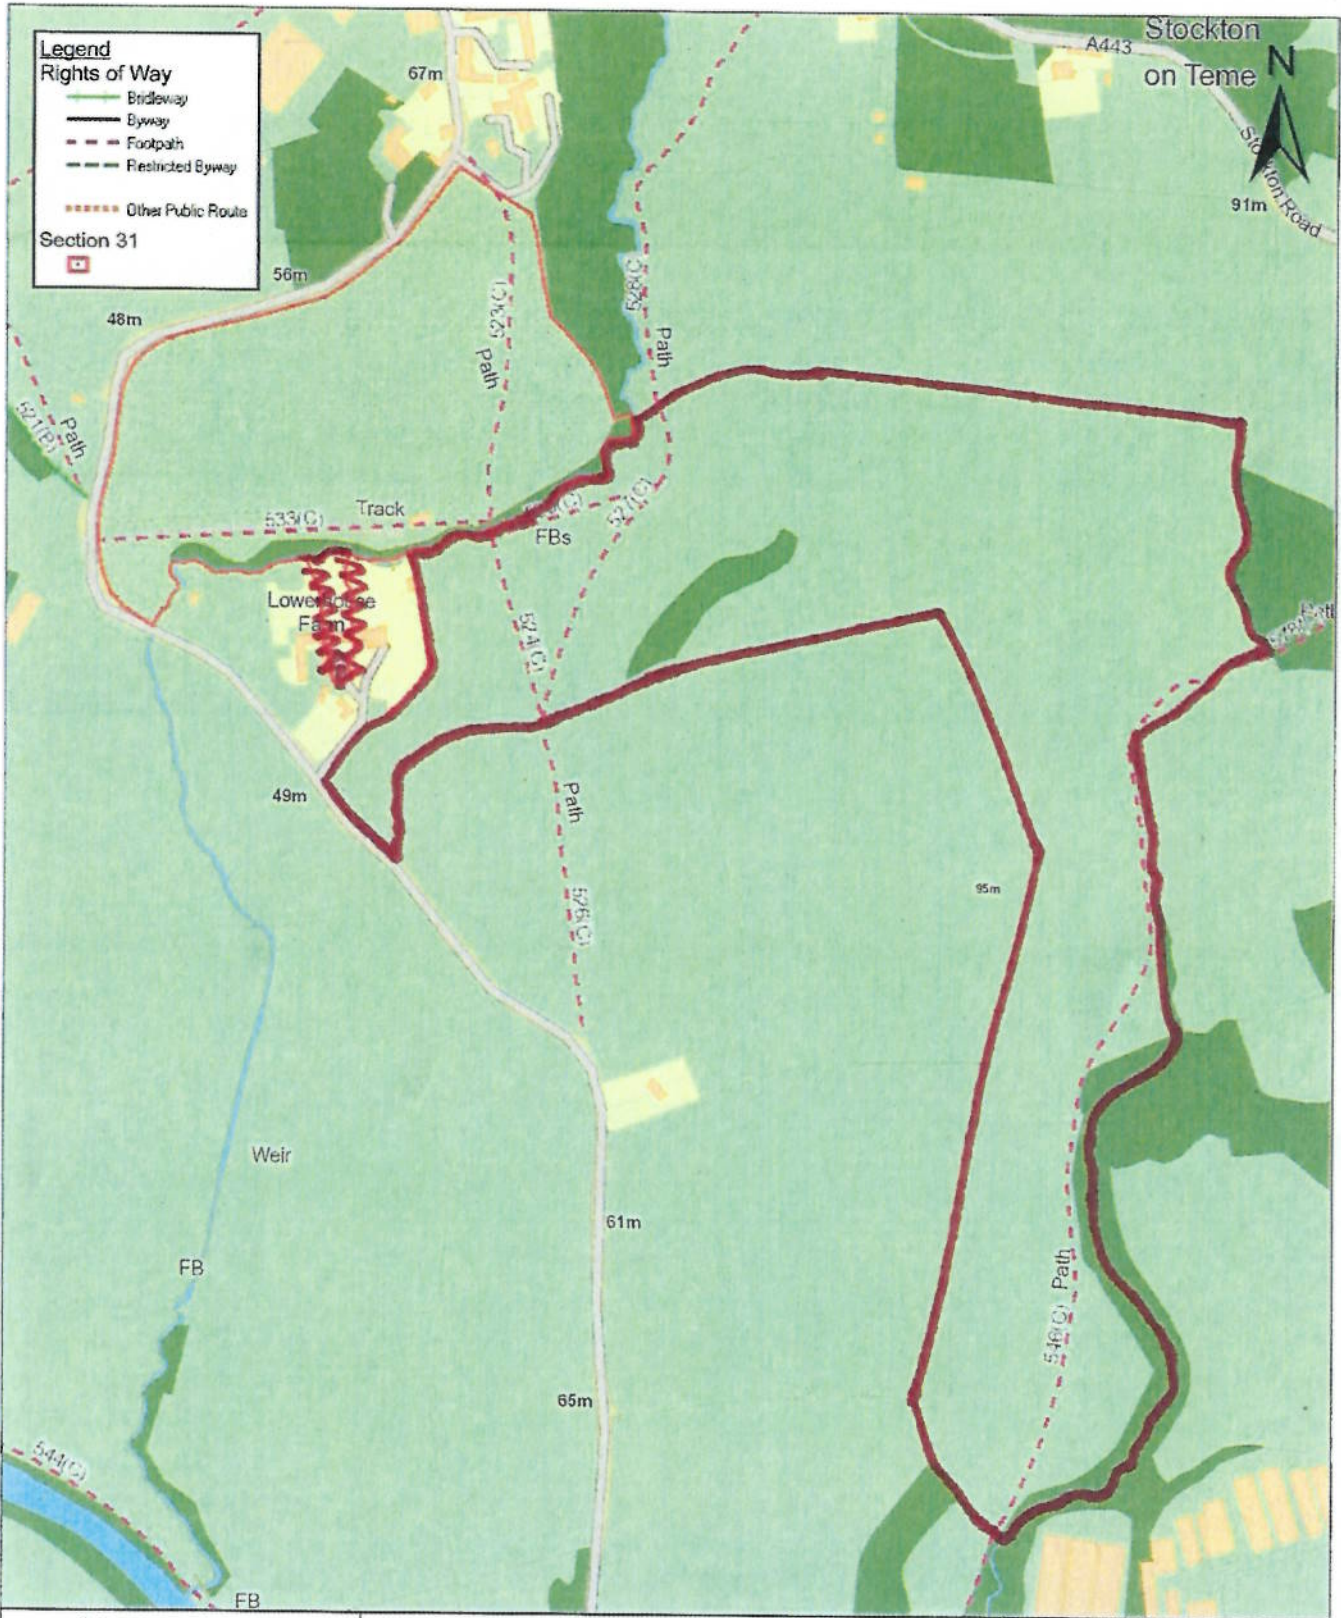

Legend
Rights of Way

- Bridleway
- Byway
- Footpath
- Restricted Byway
- Other Public Route

Section 31

worcestershire
 county council

Countryside Service
 Worcester Woods Country Park
 Wildwood Drive
 Worcester
 WR5 2LG

0 20 100 200 metres

Land at Black Pear Barn, Stockton, Worcester WR6 6UT

SO 715670

© Crown copyright and
 database rights 2019
 Ordnance Survey 100024230.

Indicative Scale: 1:2,500

Date Printed: 1/5/2019

© Crown copyright and database rights 2019
 Ordnance Survey 100024230.

Indicative Scale: 1:5,000

Date Printed: 1/5/2019

0 20 100 200 metres

Land east of Black Pear Barn, WR6 6UT

50 718669

 **worcestershire**
 county council

Worcestershire County Council
 County Hall
 Spetchley Road
 Worcester
 WR5 2NP