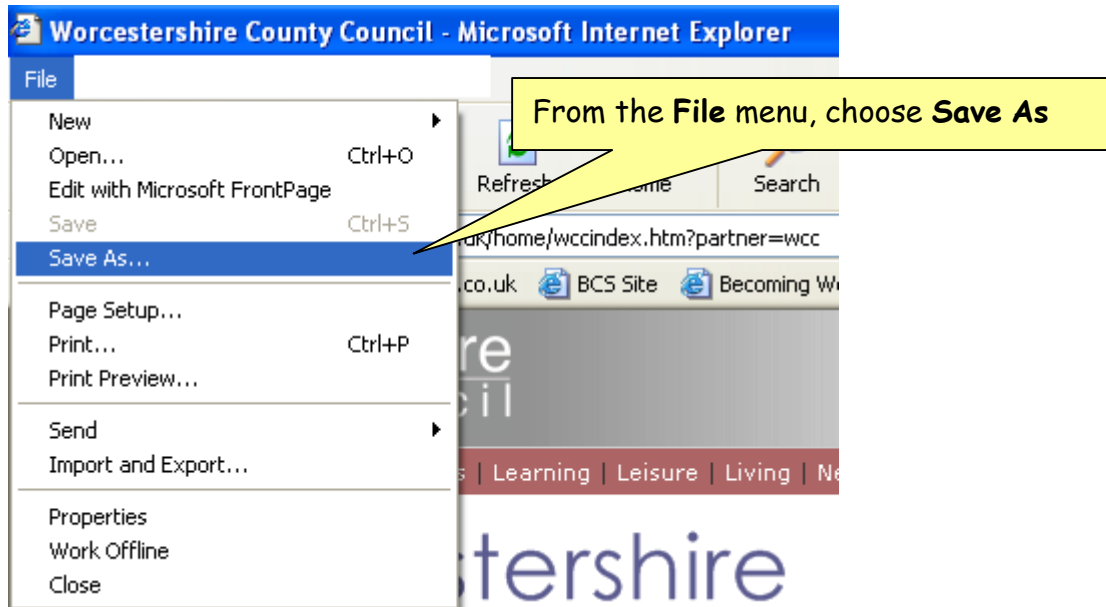

How to.....

IE6 - Save a web page

(2007 version)

To check the web pages are saved to the My Documents Temp File Store, from the **Start** button, choose **My Computer** and then **My Documents**.

The location of the D:\ drive will be displayed. To locate the files you have saved during your logged in time, double click on **My Documents Temp File Store**.