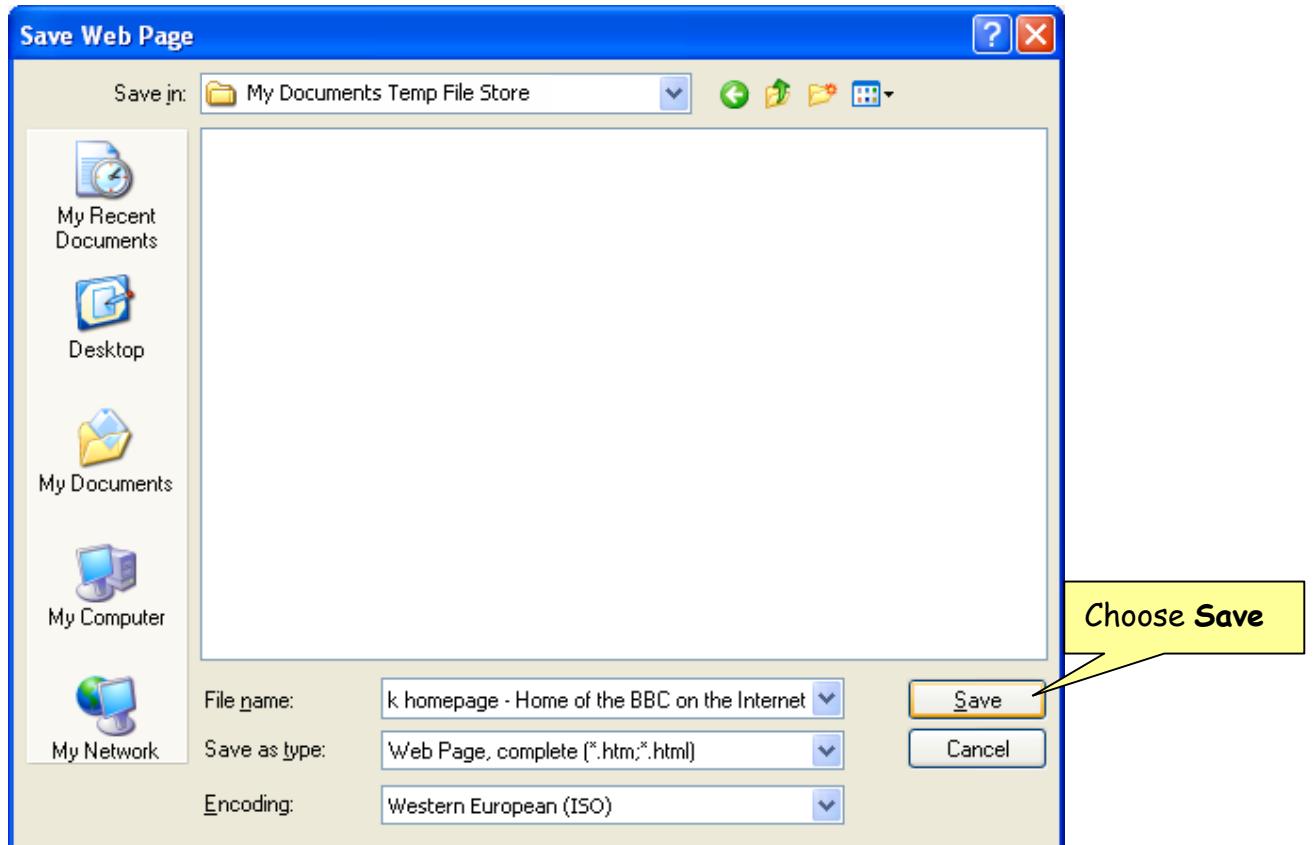

How to.....

IE6 - Save a web page

(2007 version)

To check the web pages are saved to the My Documents Temp File Store, from the **Start** button, choose **My Computer** and then **My Documents**.

The location of the D:\ drive will be displayed. To locate the files you have saved during your logged in time, double click on **My Documents Temp File Store**.