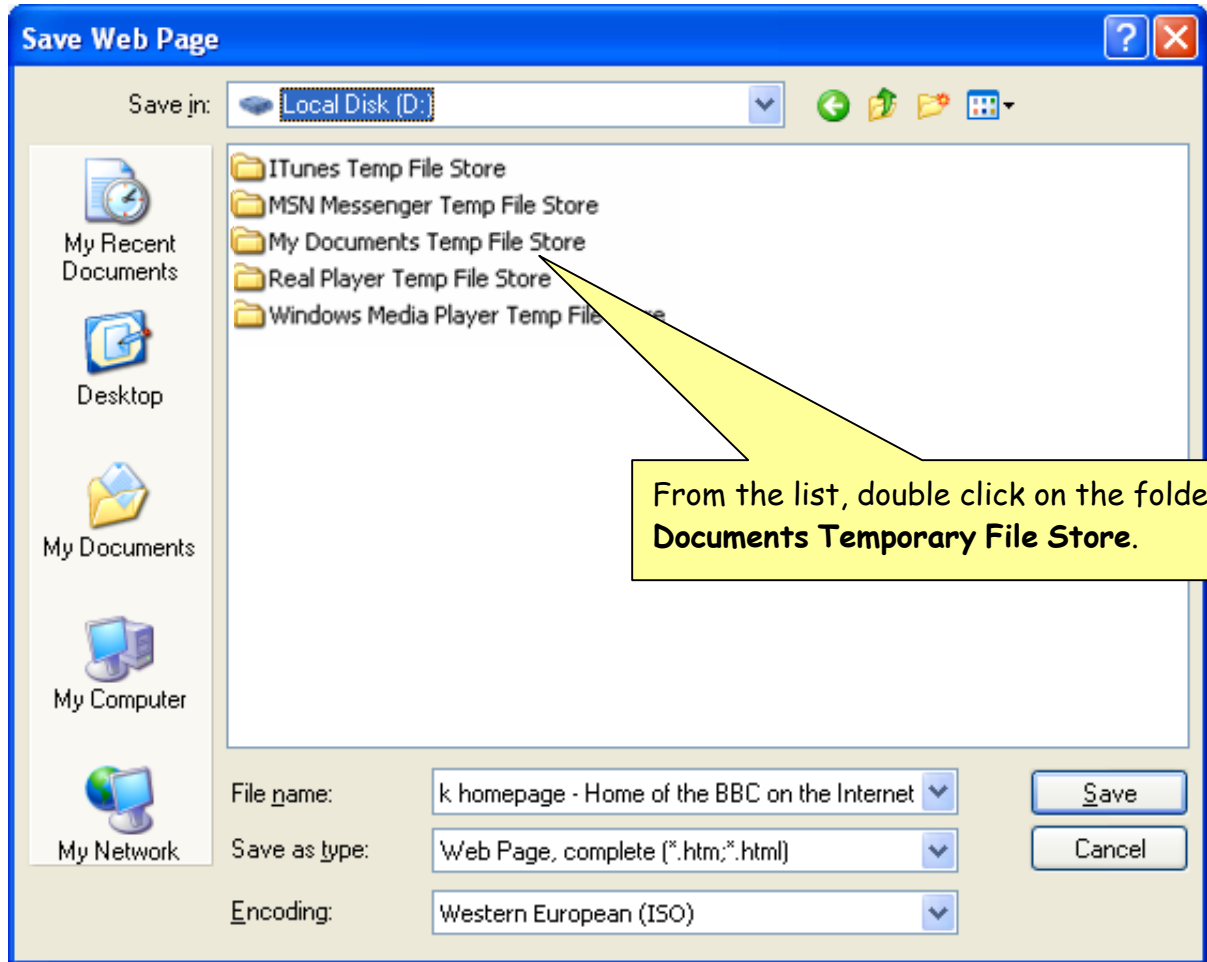

How to.....

IE6 - Save a web page

(2007 version)

To check the web pages are saved to the My Documents Temp File Store, from the **Start** button, choose **My Computer** and then **My Documents**.

The location of the D:\ drive will be displayed. To locate the files you have saved during your logged in time, double click on **My Documents Temp File Store**.