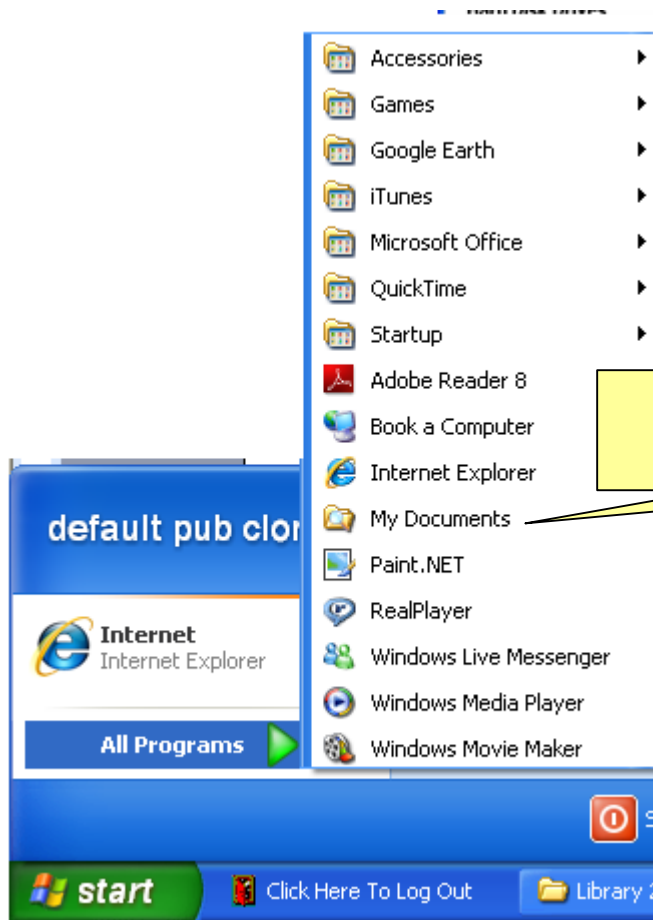

How to.....

IE6 - Save a web page

(2007 version)

To check the web pages are saved to the My Documents Temp File Store, from the **Start** button, choose **My Computer** and then **My Documents**.

The location of the D:\ drive will be displayed. To locate the files you have saved during your logged in time, double click on **My Documents Temp File Store**.