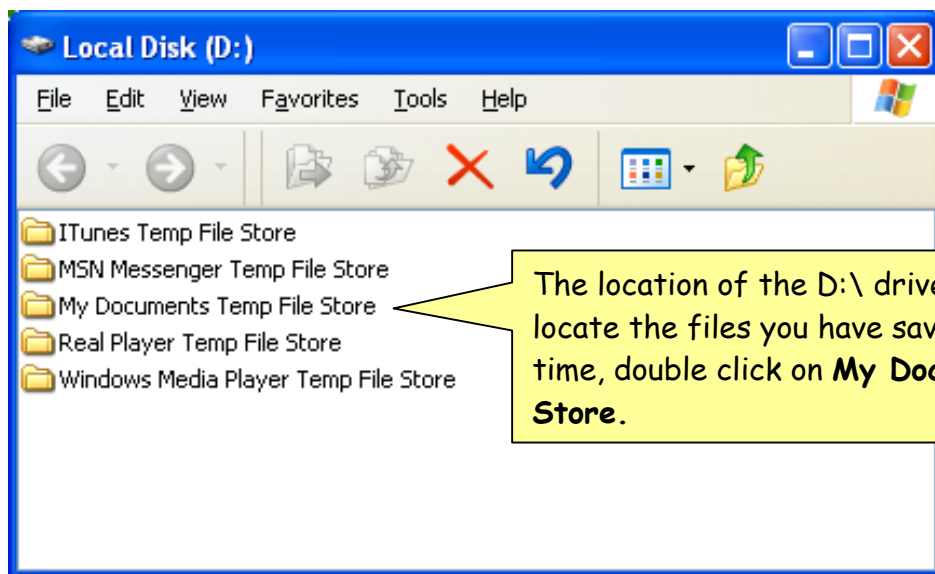

How to.....

IE6 - Save a web page

(2007 version)

To check the web pages are saved to the My Documents Temp File Store, from the **Start** button, choose **My Computer** and then **My Documents**.

The location of the D:\ drive will be displayed. To locate the files you have saved during your logged in time, double click on **My Documents Temp File Store**.