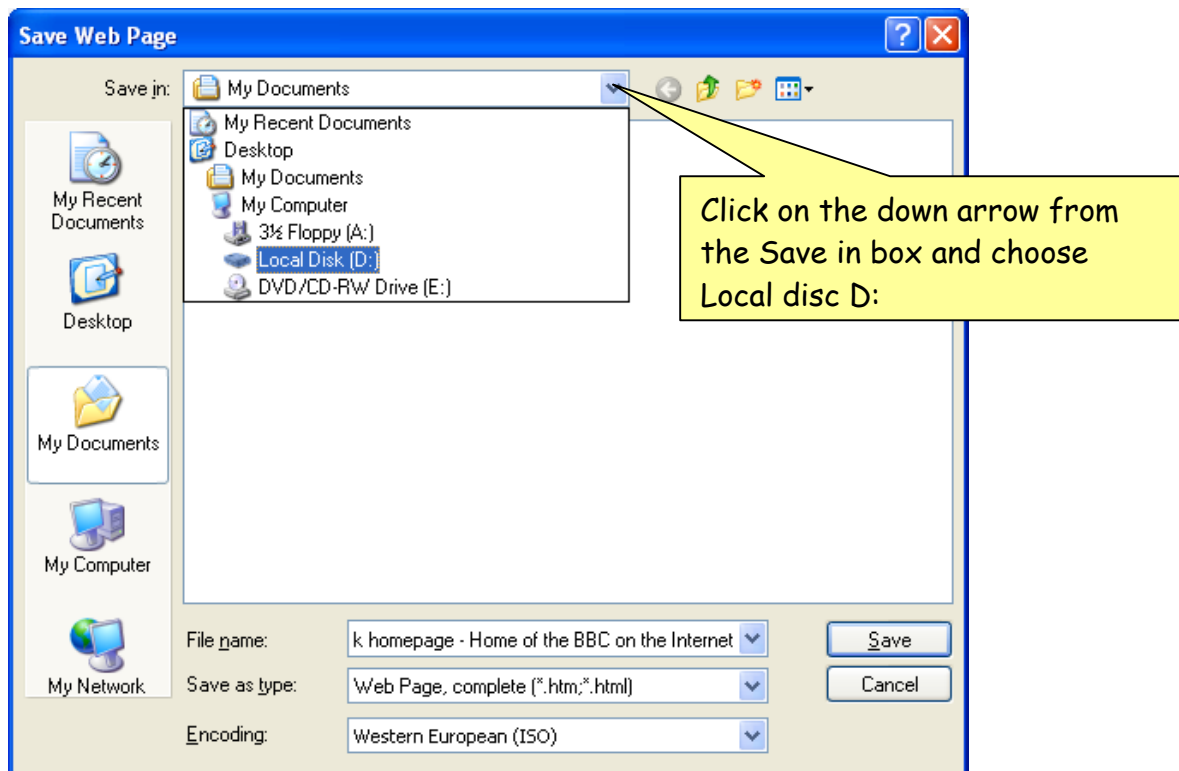

How to.....

IE6 - Save a web page

(2007 version)

To check the web pages are saved to the My Documents Temp File Store, from the **Start** button, choose **My Computer** and then **My Documents**.

The location of the D:\ drive will be displayed. To locate the files you have saved during your logged in time, double click on **My Documents Temp File Store**.