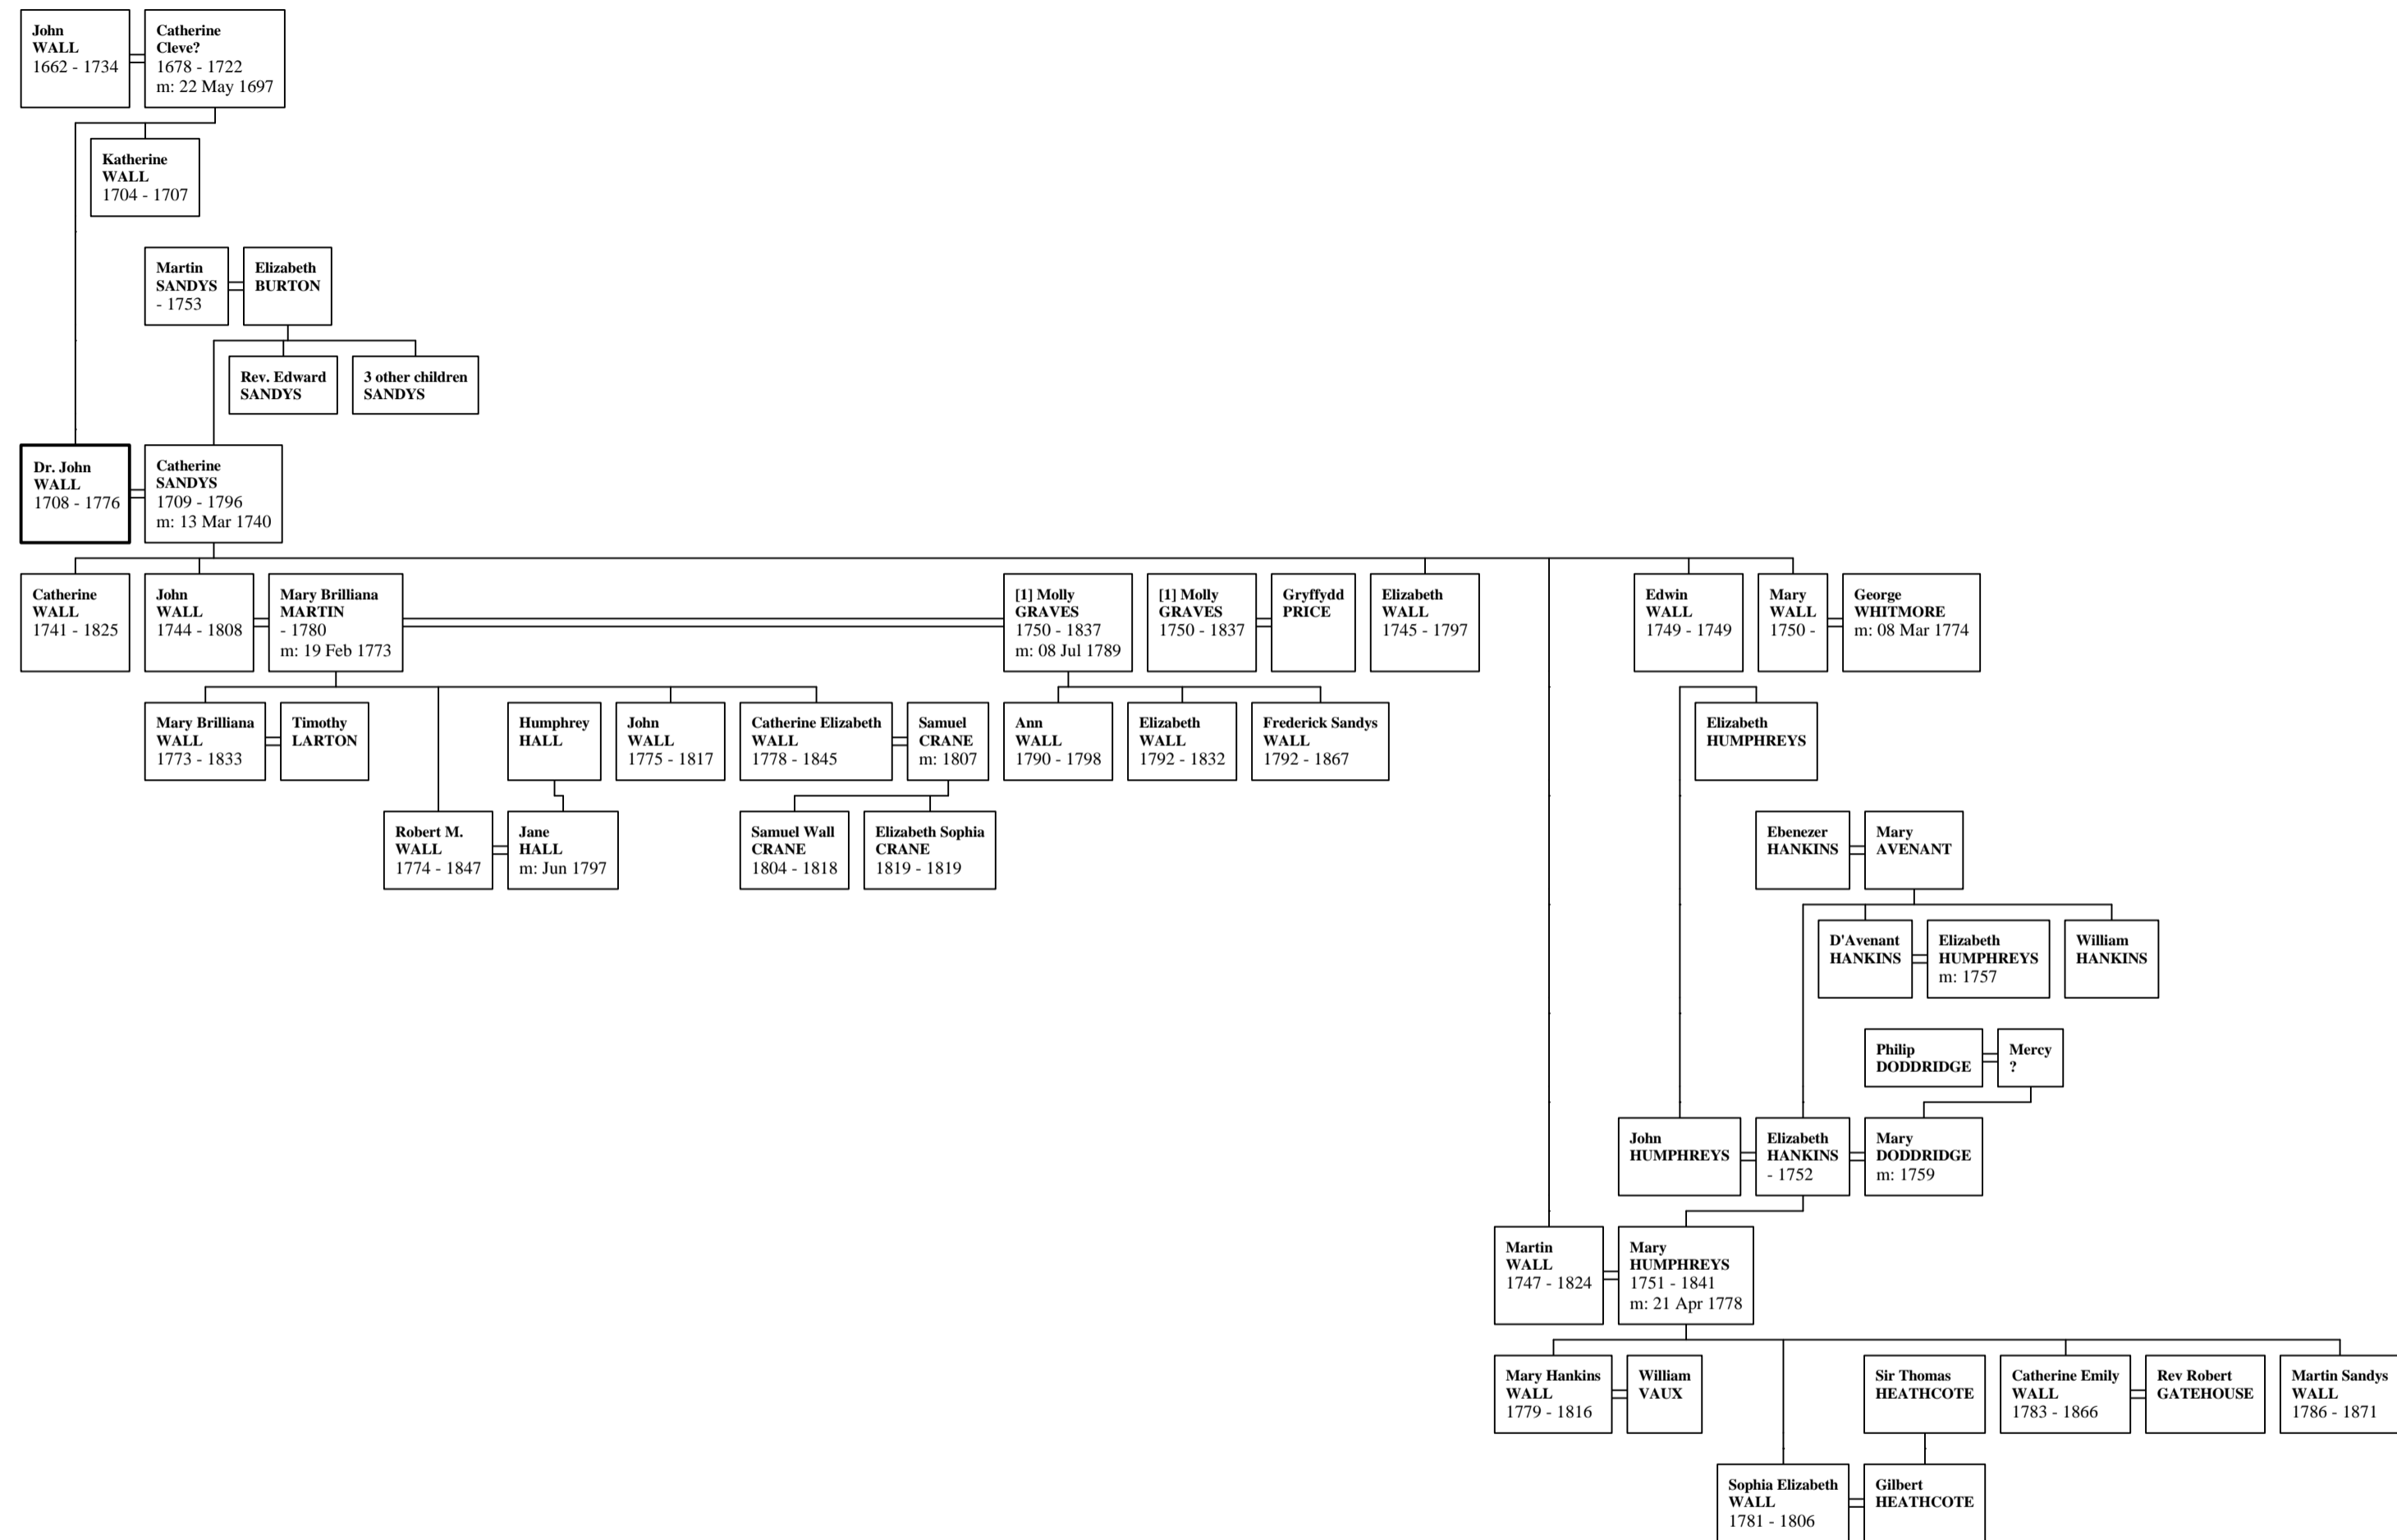

### Family Tree of Dr John WALL 1708-1776

Christening dates for Dr. WALL (Powick), St. Nicholas Parish Records for christenings of all his children, his marriage, burial dates for his wife and daughters Catherine and Elizabeth are from Primary Sources. Other data is from Secondary Sources.