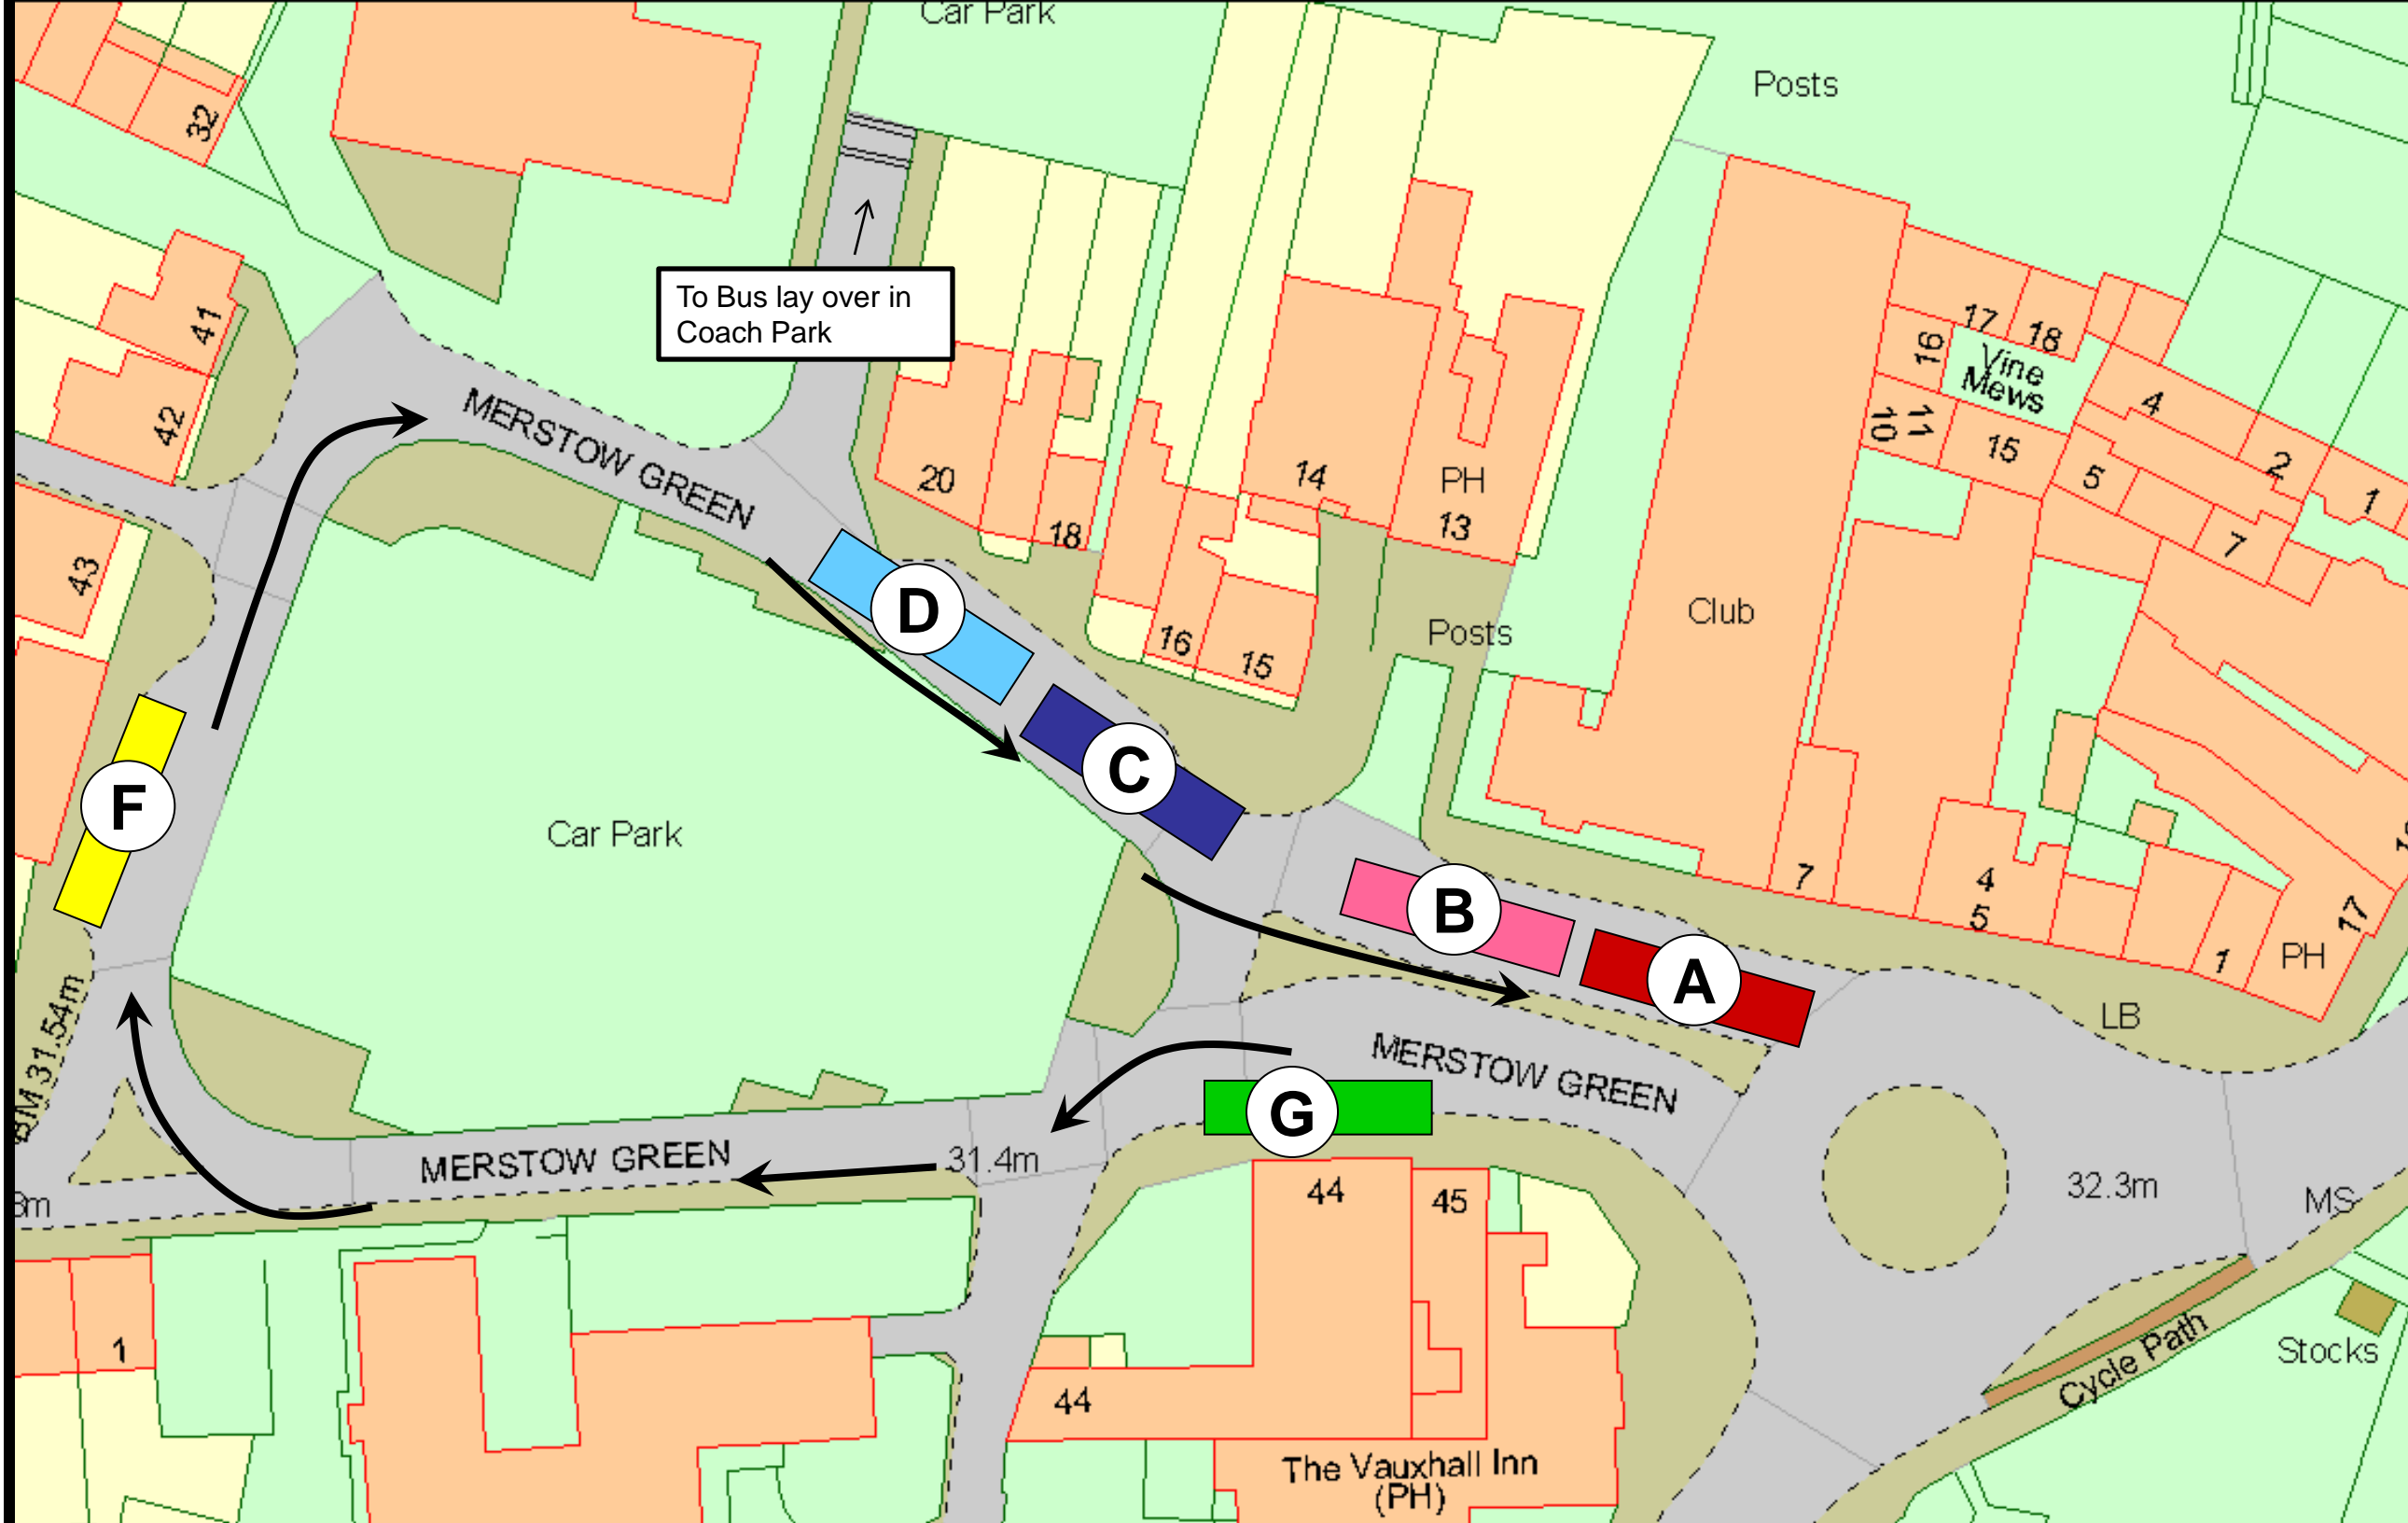

To Bus lay over in Coach Park

Merstow Green Temporary Bus Station – Evesham
(4th January 2010 until further notice likely to be approximately 6 months)