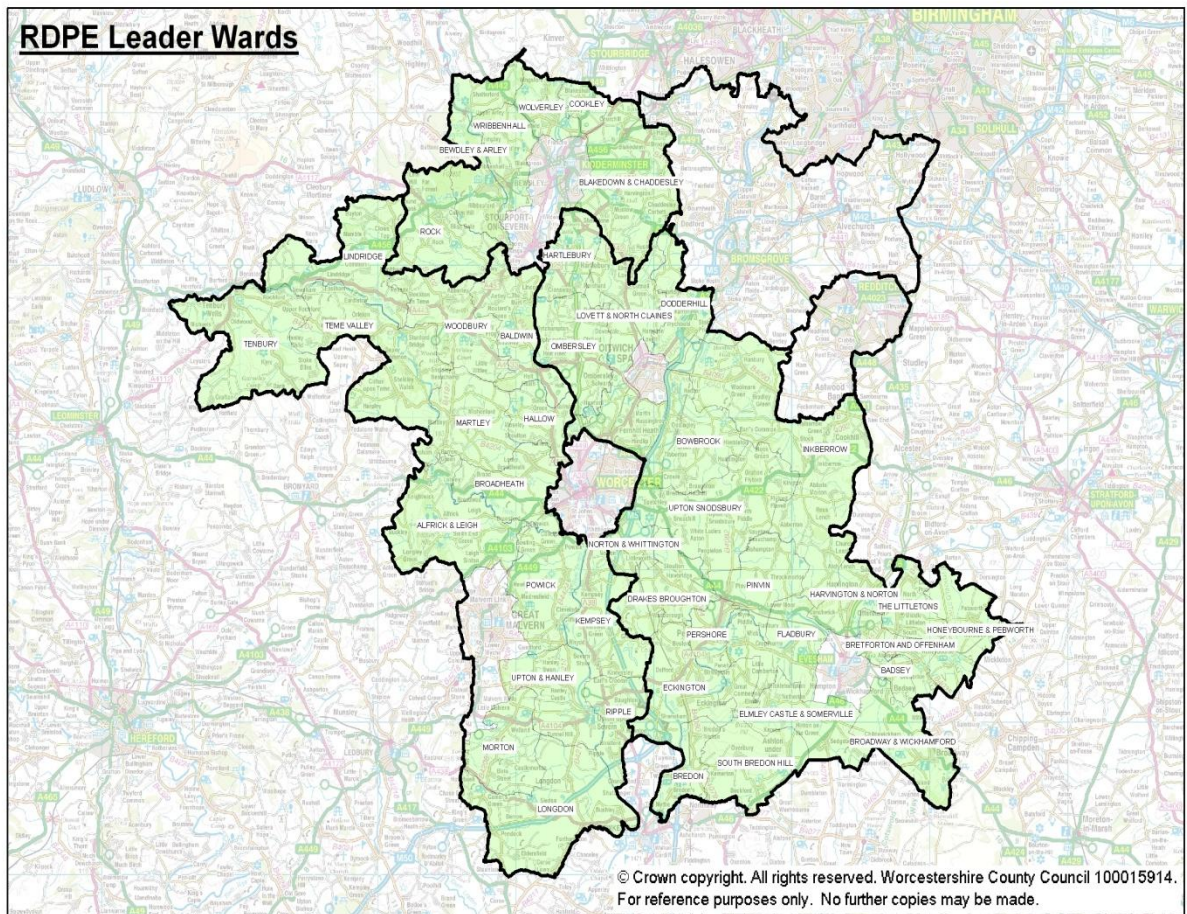

## Eligible Areas for Worcestershire LEADER

<b>WYCHAVON</b>	<b>MALVERN HILLS</b>	<b>WYRE FOREST</b>
Bowbrook	Alfrick and Leigh	Blakedown and Chaddesley
Bredon	Baldwin	Rock
Bretforton and Offenham	Hallow	Wolverley
Broadway and Wickhamford	Kempsey	Bewdley and Arley
Dodderhill	Lindridge	Cookley
Eckington	Longdon	Wribbenhall
Elmley Castle and Somerville	Martley	
Fladbury	Morton	
Hartlebury	Powick	
Harvington and Norton	Ripple	
Honeybourne and Pebworth	Teme Valley	

Inkberrow	Tenbury	
Lovett and North Claines	Upton and Hanley	
Omersley	Woodbury	
Pinvin	Broadheath	
South Bredon Hill		
The Littletons		
Upton Snodsbury		
Badsey		
Drakes Broughton		
Norton and Whittington		
Pershore		