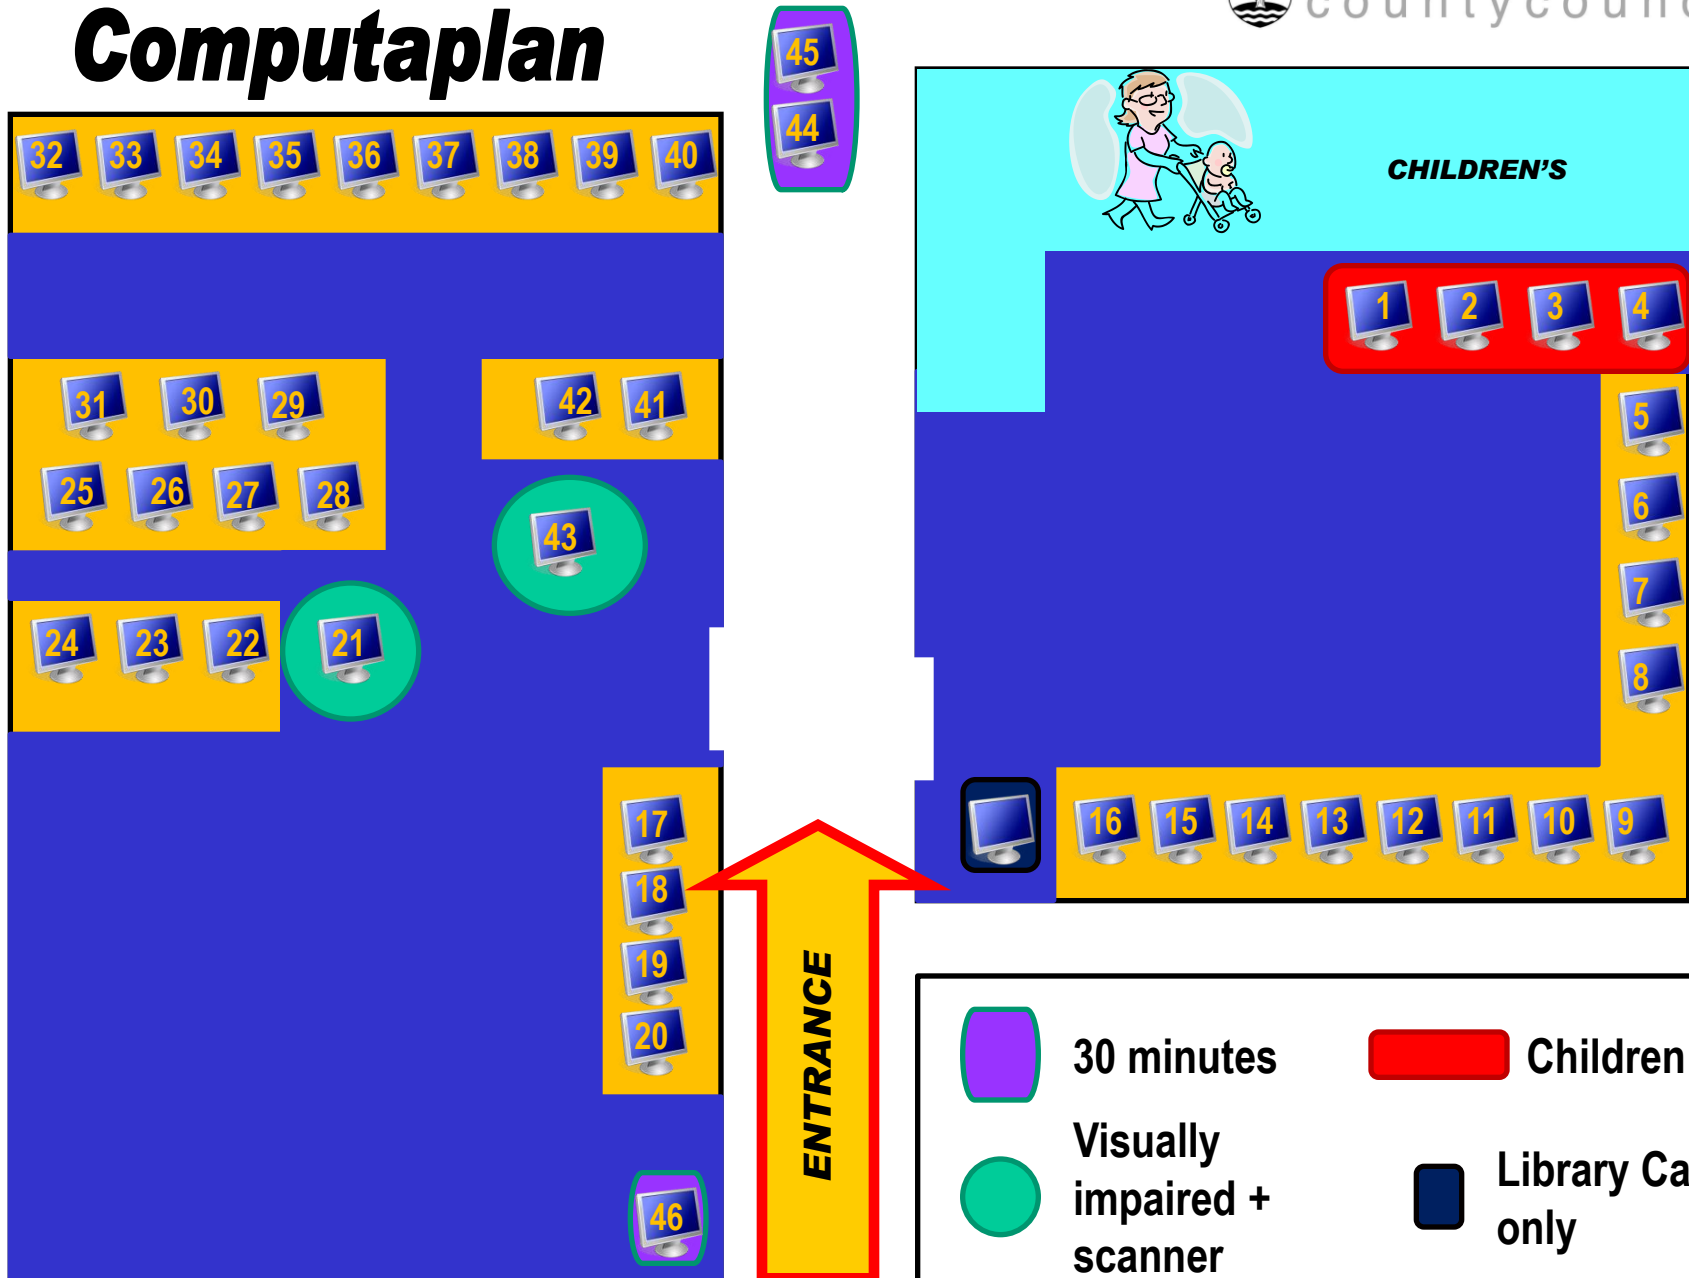

Worcester City Library

Computaplan

	30 minutes		Children only
	Visually impaired + scanner		Library Catalogue only